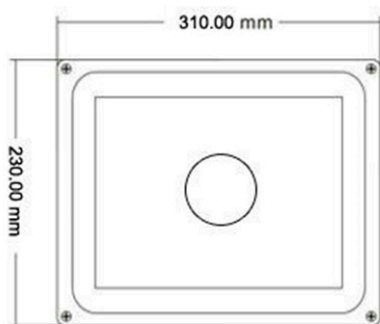

Suitable for exterior use, the Arena series brings a much needed quality LED floodlight into the Australian market

SPECIFICATIONS

Model	ARN-27	ARN-53	ARN-70
Colours	3000K, 5700K		
Luminaire Lumens	3240	6360	8400
Typical CRI	75		
Beam Options	100°		
Performance	70% Lumen Maintenance @ 50,000 Hrs (L70)		
Luminaire Power	24w	48w	63w
Connected Load	27w	53w	70w
IP Rating	IP65		
Material & Finish	Aluminium Powder-Coat		
Power Supply	100 - 240V AC		
Power Factor	> 0.96		
Weight	3.6kg	3.6kg	3.7kg
Dimensions	310 x 230 x 160mm	310 x 230 x 160mm	310 x 230 x 160mm

NOTE: Arena range is manufactured to Digilin specifications by an international partner

DIMENSIONS

ORDERING CODES

1800 950 888

37 Oxford St Bulimba, QLD 4171

1800 982 005

www.digilin.com.au

DIGILIN