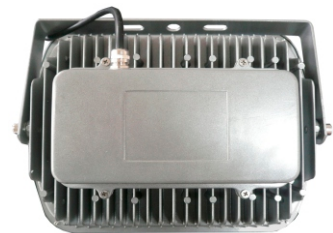

DIMENSIONS