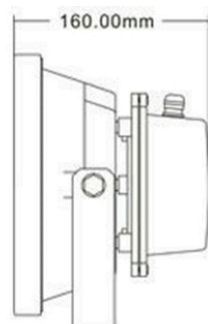

Suitable for exterior use, the Arena series brings a much needed quality LED floodlight into the Australian market

SPECIFICATIONS

Model	ARN-27	ARN-53	ARN-70
Colours	3000K, 5700K		
Luminaire Lumens	3240	6360	8400
Typical CRI	75		
Beam Options	100°		
Performance	70% Lumen Maintenance @ 50,000 Hrs (L70)		
Luminaire Power	24w	48w	63w
Connected Load	27w	53w	70w
IP Rating	IP65		
Material & Finish	Aluminium Powder-Coat		
Power Supply	100 - 240V AC		
Power Factor	> 0.96		
Weight	3.6kg	3.6kg	3.7kg
Dimensions	310 x 230 x 160mm	310 x 230 x 160mm	310 x 230 x 160mm

NOTE: Arena range is manufactured to Digilin specifications by an international partner

DIMENSIONS

ORDERING CODES

1800 950 888

37 Oxford St Bulimba, QLD 4171

1800 982 005

www.digilin.com.au

DIGILIN