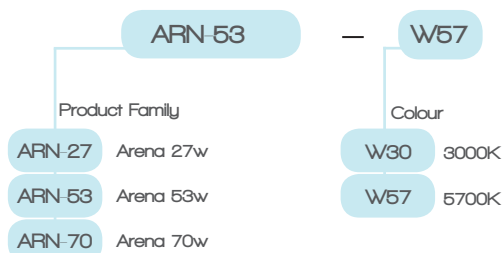

Suitable for exterior use, the Arena series brings a much needed quality LED floodlight into the Australian market

SPECIFICATIONS

Model	ARN-27	ARN-53	ARN-70
Colours	3000K, 5700K		
Luminaire Lumens	3240	6360	8400
Typical CRI	75		
Beam Options	100°		
Performance	70% Lumen Maintenance @ 50,000 Hrs (L70)		
Luminaire Power	24w	48w	63w
Connected Load	27w	53w	70w
IP Rating	IP65		
Material & Finish	Aluminium Powder-Coat		
Power Supply	100 - 240V AC		
Power Factor	> 0.96		
Weight	3.6kg	3.6kg	3.7kg
Dimensions	310 x 230 x 160mm	310 x 230 x 160mm	310 x 230 x 160mm

NOTE: Arena range is manufactured to Digilin specifications by an international partner

DIMENSIONS

ORDERING CODES

1800 950 888

37 Oxford St Bulimba, QLD 4171

1800 982 005

www.digilin.com.au

DIGILIN