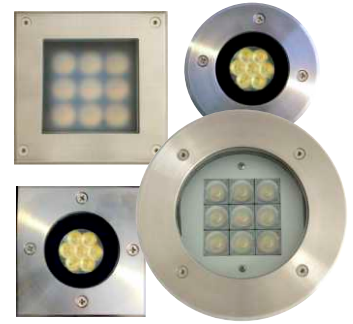

TERRA

In-Ground Luminaire
550 - 1150 Lumens

TERRA

In-Ground Luminaire
550 - 1150 Lumens

The perfect fixture for landscape lighting applications

You simply won't find a lower cost, quality in-ground LED luminaire with this much output.

Suitable for commercial and residential applications the Terra in-ground luminaire is a proven performer.

SPECIFICATIONS

Version	GL10			GL20			GL30			GL30 RGB
Colours	Warm White	Neutral White	Cool White	Warm White	Neutral White	Cool White	Warm White	Neutral White	Cool White	RGB
Colour Temperature	3000K	4000K	5000K	3000K	4000K	5000K	3000K	4000K	5000K	-
LED Lumens @ Tj 25°C	550	550	550	710	710	710	1150	1150	1150	592
Luminaire Lumens	490	490	490	568	568	568	1150	1150	1150	474
Typical CRI	85									-
Beam Option	22°, 36°, 60°			36°, 60°, (Both Diffuse Glass)			14°, 28°, 60°, 12°x48°, 30° ADJ			30°
Performance	70% Lumen Maintenance @ 50,000 Hrs (L70)									
Luminaire Power	6.2w (290mA @ 21.5V Nominal)			8.7w (280mA @ 31V Nominal)			15.5w (500mA @ 31V Nominal)			~ 15.1w
12V Connected Load	6.5w (AC or DC)			10.5w (AC or DC)			17w (AC or DC)			-
IP Rating	IP67									
Material & Finish	Bezel: 316 Stainless Steel Heat Sink: Extruded Aluminium Four layer protective coating									
Power Supply	12VAC - TF-AQ Series									550mA CC
Power Factor	> 0.6									
Weight	970g			1.6kg			2.2kg			2.2kg