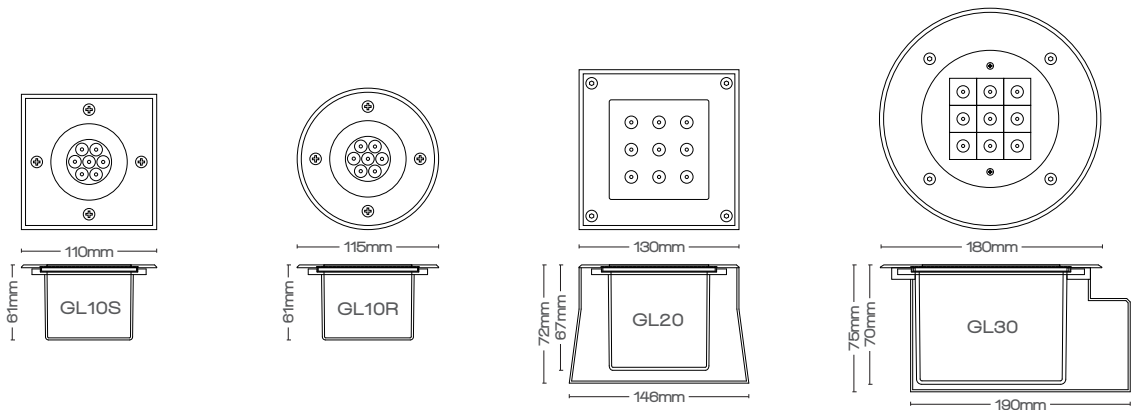

Suitable for commercial and residential applications the Terra in-ground luminaire is a proven performer.

SPECIFICATIONS

Version	GL10			GL20			GL30			GL30 RGB
Colours	Warm White	Neutral White	Cool White	Warm White	Neutral White	Cool White	Warm White	Neutral White	Cool White	RGB
Colour Temperature	3000K	4000K	5000K	3000K	4000K	5000K	3000K	4000K	5000K	-
LED Lumens @ Tj 25°C	550	550	550	710	710	710	1150	1150	1150	592
Luminaire Lumens	490	490	490	568	568	568	1150	1150	1150	474
Typical CRI	85									-
Beam Option	22°, 36°, 60°			36°, 60°, (Both Diffuse Glass)			14°, 28°, 60°, 12°x48°, 30° ADJ			30°
Performance	70% Lumen Maintenance @ 50,000 Hrs (L70)									
Luminaire Power	6.2w (290mA @ 21.5V Nominal)			8.7w (280mA @ 31V Nominal)			15.5w (500mA @ 31V Nominal)			~ 15.1w
12V Connected Load	6.5w (AC or DC)			10.5w (AC or DC)			17w (AC or DC)			-
IP Rating	IP67									
Material & Finish	Bezel: 316 Stainless Steel Heat Sink: Extruded Aluminium Four layer protective coating									
Power Supply	12VAC - TF-AQ Series									550mA CC
Power Factor	> 0.6									
Weight	970g			1.6kg			2.2kg			2.2kg

DIMENSIONS

ORDERING CODES