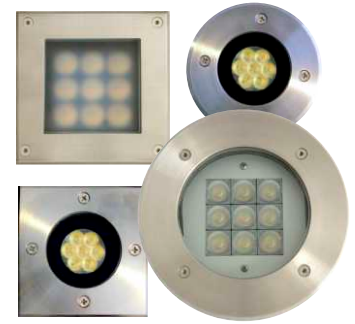

# TERRA

In-Ground Luminaire  
550 - 1150 Lumens

# TERRA

In-Ground Luminaire  
550 - 1150 Lumens

The perfect fixture for landscape lighting applications

You simply won't find a lower cost, quality in-ground LED luminaire with this much output.

Suitable for commercial and residential applications the Terra in-ground luminaire is a proven performer.

## SPECIFICATIONS

Version	GL10			GL20			GL30			GL30 RGB
Colours	Warm White	Neutral White	Cool White	Warm White	Neutral White	Cool White	Warm White	Neutral White	Cool White	RGB
Colour Temperature	3000K	4000K	5000K	3000K	4000K	5000K	3000K	4000K	5000K	-
LED Lumens @ Tj 25°C	550	550	550	710	710	710	1150	1150	1150	592
Luminaire Lumens	490	490	490	568	568	568	1150	1150	1150	474
Typical CRI	85									-
Beam Option	22°, 36°, 60°			36°, 60°, (Both Diffuse Glass)			14°, 28°, 60°, 12°x48°, 30° ADJ			30°
Performance	70% Lumen Maintenance @ 50,000 Hrs (L70)									
Luminaire Power	6.2w (290mA @ 21.5V Nominal)			8.7w (280mA @ 31V Nominal)			15.5w (500mA @ 31V Nominal)			~ 15.1w
12V Connected Load	6.5w (AC or DC)			10.5w (AC or DC)			17w (AC or DC)			-
IP Rating	IP67									
Material & Finish	Bezel: 316 Stainless Steel Heat Sink: Extruded Aluminium Four layer protective coating									
Power Supply	12VAC - TF-AQ Series									550mA CC
Power Factor	> 0.6									
Weight	970g			1.6kg			2.2kg			2.2kg