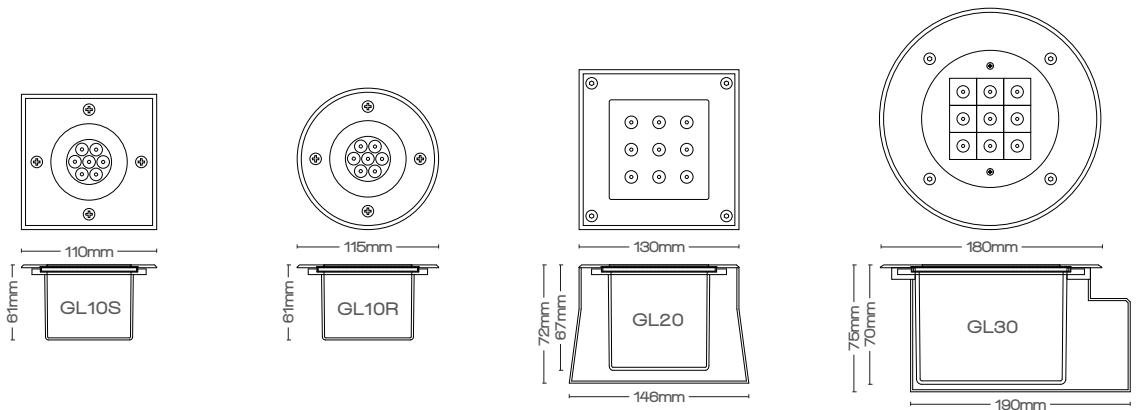

## SPECIFICATIONS

Version	GL10			GL20			GL30			GL30 RGB
Colours	Warm White	Neutral White	Cool White	Warm White	Neutral White	Cool White	Warm White	Neutral White	Cool White	RGB
Colour Temperature	3000K	4000K	5000K	3000K	4000K	5000K	3000K	4000K	5000K	-
LED Lumens @ Tj 25°C	550	550	550	710	710	710	1150	1150	1150	592
Luminaire Lumens	490	490	490	568	568	568	1150	1150	1150	474
Typical CRI	85									-
Beam Option	22°, 36°, 60°			36°, 60°, (Both Diffuse Glass)			14°, 28°, 60°, 12°x48°, 30° ADJ			30°
Performance	70% Lumen Maintenance @ 50,000 Hrs (L70)									
Luminaire Power	6.2w (290mA @ 21.5V Nominal)			8.7w (280mA @ 31V Nominal)			15.5w (500mA @ 31V Nominal)			~ 15.1w
12V Connected Load	6.5w (AC or DC)			10.5w (AC or DC)			17w (AC or DC)			-
IP Rating	IP67									
Material & Finish	Bezel: 316 Stainless Steel Heat Sink: Extruded Aluminium Four layer protective coating									
Power Supply	12VAC - TF-AQ Series									550mA CC
Power Factor	> 0.6									
Weight	970g			1.6kg			2.2kg			2.2kg

## DIMENSIONS