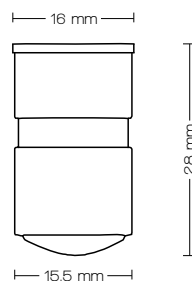

### SPECIFICATIONS

Colours	Warm	Neutral	Cool	Red	Green	Blue	Yellow
Wavelength/Colour Temp	2900K	4300K	5300K	620nm	520nm	465nm	585nm
Lumens	4.4	5.1	5.1	1.1	3.0	0.66	2.2
Window Option	Clear, Frosted						
IP Rating	IP67						
Material & Finish	316 Stainless Steel						
Performance	70% Lumen Maintenance @ 50,000 Hours (L70)						
Power Supply	6V - 12V DC (Contact Digilin for Details)						
Power	0.07w (20mA @ 3.3V Nominal)						
Connected Load	0.12w 6VDC, 0.24w 12VDC						
Weight	55g						
Hole Cut Out	15.5mm						

### DIMENSIONS

Standard

Trimless