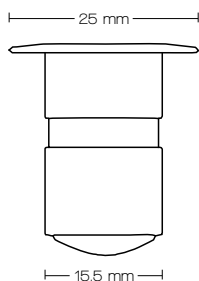

### SPECIFICATIONS

Colours	Warm	Neutral	Cool	Red	Green	Blue	Yellow
Wavelength/Colour Temp	2900K	4300K	5300K	620nm	520nm	465nm	585nm
Lumens	4.4	5.1	5.1	1.1	3.0	0.66	2.2
Window Option	Clear, Frosted						
IP Rating	IP67						
Material & Finish	316 Stainless Steel						
Performance	70% Lumen Maintenance @ 50,000 Hours (L70)						
Power Supply	6V - 12V DC (Contact Digilin for Details)						
Power	0.07w (20mA @ 3.3V Nominal)						
Connected Load	0.12w 6VDC, 0.24w 12VDC						
Weight	55g						
Hole Cut Out	15.5mm						

### DIMENSIONS

Standard

Trimless