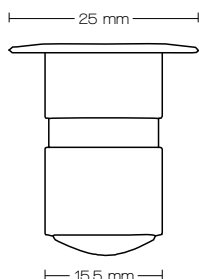

LINK 25

IP67 LED Marker
6 Lumens

LINK 25

IP67 LED Marker

6 Lumens

DIGILIN

Robust 316 Stainless Steel Marker Light

This versatile miniature fixture is perfect for low output applications such as stairwells, paths and deck markers.

Suitable for ground, wall and ceiling installation the Link 25 is an ultra efficient, stylish and reliable LED marker light.

SPECIFICATIONS

Colours	Warm	Neutral	Cool	Red	Green	Blue	Yellow
Wavelength/Colour Temp	2900K	4300K	5300K	620nm	520nm	465nm	585nm
Lumens	4.4	5.1	5.1	1.1	3.0	0.66	2.2
Window Option	Clear, Frosted						
IP Rating	IP67						
Material & Finish	316 Stainless Steel						
Performance	70% Lumen Maintenance @ 50,000 Hours (L70)						
Power Supply	6V - 12V DC (Contact Digilin for Details)						
Power	0.07w (20mA @ 3.3V Nominal)						
Connected Load	0.12w 6VDC, 0.24w 12VDC						
Weight	55g						
Hole Cut Out	15.5mm						

DIMENSIONS

Standard

Trimless

ORDERING CODES