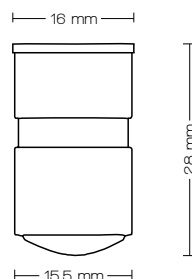

Suitable for ground, wall and ceiling installation the Link 25 is an ultra efficient, stylish and reliable LED marker light.

SPECIFICATIONS

Colours	Warm	Neutral	Cool	Red	Green	Blue	Yellow
Wavelength/Colour Temp	2900K	4300K	5300K	620nm	520nm	465nm	585nm
Lumens	4.4	5.1	5.1	1.1	3.0	0.66	2.2
Window Option	Clear, Frosted						
IP Rating	IP67						
Material & Finish	316 Stainless Steel						
Performance	70% Lumen Maintenance @ 50,000 Hours (L70)						
Power Supply	6V - 12V DC (Contact Digilin for Details)						
Power	0.07w (20mA @ 3.3V Nominal)						
Connected Load	0.12w 6VDC, 0.24w 12VDC						
Weight	55g						
Hole Cut Out	15.5mm						

DIMENSIONS

Standard

Trimless

ORDERING CODES