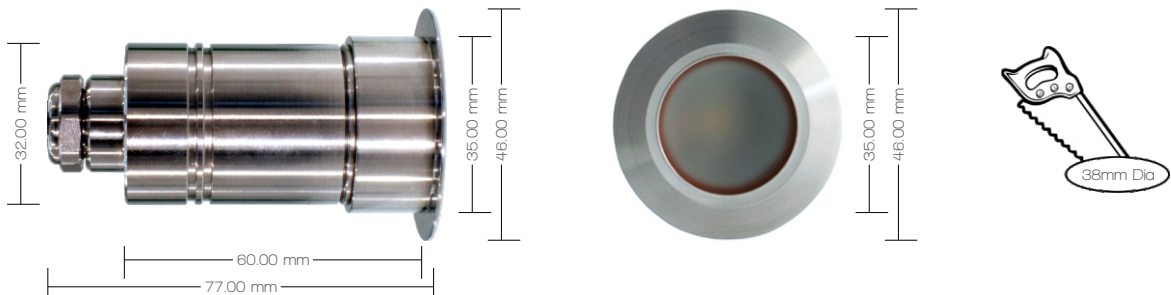

TAIPAN

LED Fixture IP68
160 Lumens

TAIPAN

Exterior LED Fixture IP68

160 Lumens

DIGILIN

Australia's first and still most popular mini outdoor luminaire

Incredibly robust with multiple beam options, saturated colours and superior optics.

Use with confidence in all commercial and domestic applications where a small but powerful in-ground, wall or ceiling light is required.

SPECIFICATIONS

Colours	Warm	Neutral	Cool	Red	Green	Blue	Amber	RGB
Wavelength/Colour Temp	3000K	4000K	6000K	620nm	520nm	465nm	585nm	-
Lumens	132	160	160	76	123	42	76	133
Beam Angle	10°, 12°, 22°, 56°, 12°x42°, Flat Frosted, Domed Frosted							28°, FF
IP Rating	IP68							
IK Rating	IK10							
Material & Finish	316 Stainless Steel							
Performance	70% Lumen Maintenance @ 50,000 Hours (L70)							
Power Supply	NON-Dimmable: 9-28V AC/DC 50/60Hz Dimmable: 700mA Constant Current Drive @ 3V							350mA Constant Current
Power	2.2w (700mA @ 3.2V Nominal)							3.15w
Connected Load	DC: 2.8w AC: 4w							4w
Weight	580g							

DIMENSIONS

ORDERING CODES