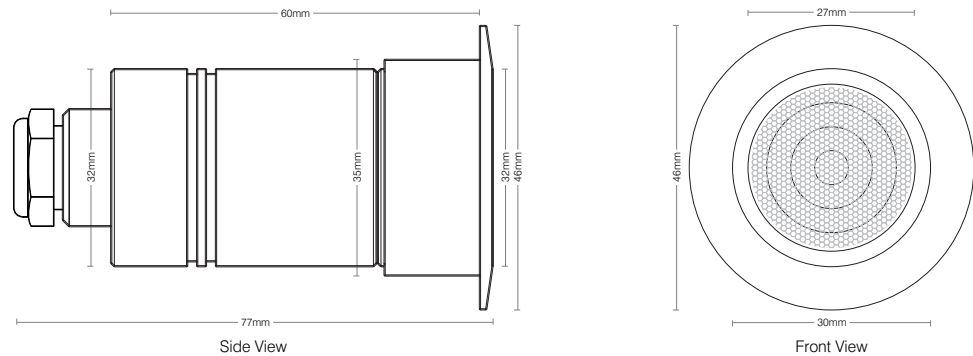

Build Type	Exterior	Interior
Construction Material	Machined 316 Stainless Steel	Machined Aluminium
IP Rating	IP68	IP65
IK Rating	IK10	IK07
Weight	580g	420g
Mounting	Recessed into pipe/conduit, Panel mount with spring clip	
Hole Cut Out	35mm - 38mm	

### Dimensions