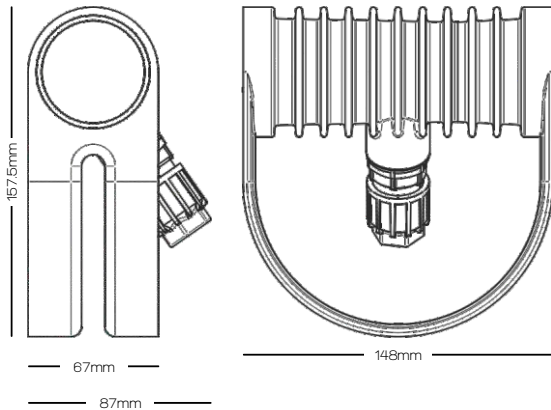

### LED spotlight suitable for indoor and outdoor installations

The innovative award winning design allows the luminaire to be pivoted and rotated in any direction so that the light can be aimed more effectively to illuminate a garden landscape or highlight a feature.

The housing body is made from single cast bronze or stainless steel providing optimum thermal management. Integrated IP67 LED driver. Mains cable termination is done via an IP68 external cable gland with integral terminal.

### SPECIFICATIONS

Model	EQU-07	EQU-09
Colours	2700K, 3000K, 4000K, 5000K	
Luminaire Lumens	570	740
Typical CRI	80	
Beam Options	12°, 15°	
Performance	70% Lumen Maintenance @ 50,000 Hours (L70)	
Luminaire Power	7w	9w
IP Rating	IP 66	
Material & Finish	Stainless Steel, Bronze	
Power Supply	Voltage 100 270V (50/60Hz)	
Lens	Optical Grade PMMA	
Weight	1.75kg Stainless Steel, 2.0kg Bronze	

### DIMENSIONS