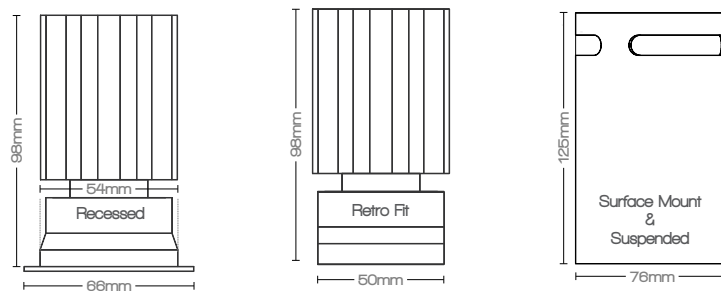

## Powerful and compact, an architectural favourite

The Icon Mini is an LED downlight range that was designed for use by designers. These fixtures provide high light output and amazing efficiency from a very small form factor.

### SPECIFICATIONS

Version	Icon 110			Icon 113		
Colours	Warm White	Neutral White	Cool White	Warm White	Neutral White	Cool White
Colour Temperature	3000K	4000K	5000K	3000K	4000K	5000K
Luminaire Lumens	954	1061	1082	1274	1348	1374
Typical CRI	85					
MacAdams Ellipse	3 SDCM/MacAdam Steps					
Beam Options	42°, 60°					
Lens Option	Clear, Frost or Opal (96° Beam)					
Performance	70% Lumen Maintenance @ 50,000 Hrs (L70)					
Luminaire Power	9.6w (270mA)			12.5w (350mA)		
Connected Load	12w			15w		
IP Rating	IP40 (IP54 with Clear or Opal lens)					
Material	Heat Sink - Extruded Aluminium, Bezel & Body - Cast Aluminium					
Finish	White, Black, Custom Colour On Request					
Power Supply	LPC-52270-MD			LPC-52350-MD		
Power Factor	>0.9					
Weight	285g					
Mounting Options	Recessed, Retro Fit, Surface Mount, Suspended (All with remote driver)					

### DIMENSIONS

Hole Cut Out

Recessed - 54mm Dia  
(or 57mm to suit 413QC)

Retro Fit is 50mm dia to  
suit standard downlight frame