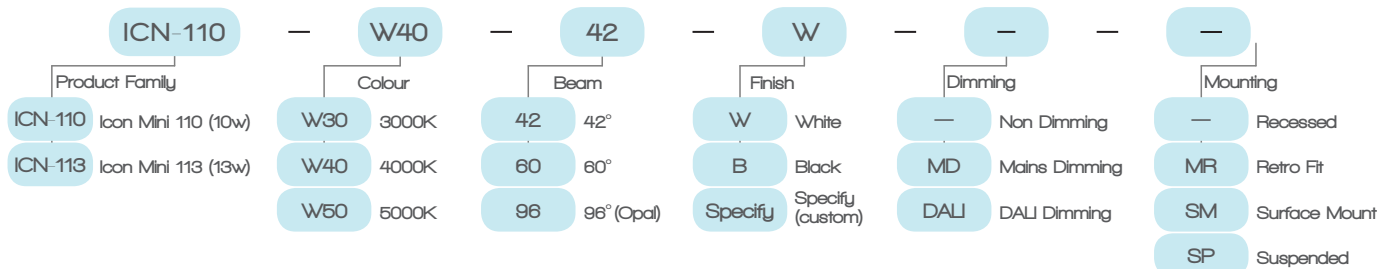

ORDERING CODES

1800 950 888

37 Oxford St Bulimba, QLD 4171

1800 982 005

www.digilin.com.au

DIGILIN

Manufactured In Australia for over 35 years