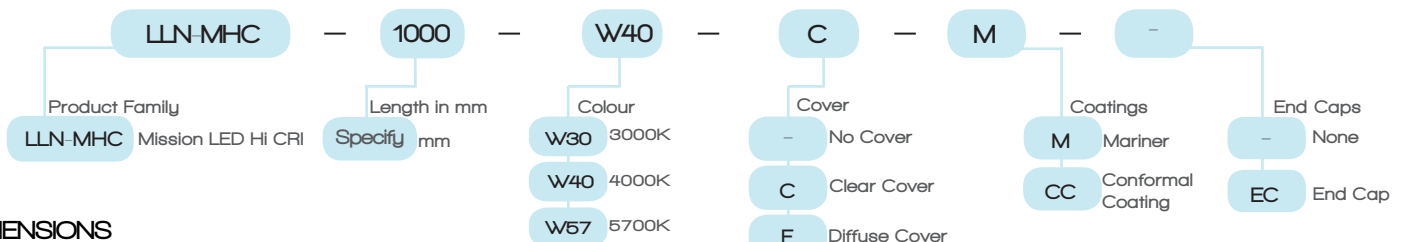

ORDERING CODES

DIMENSIONS