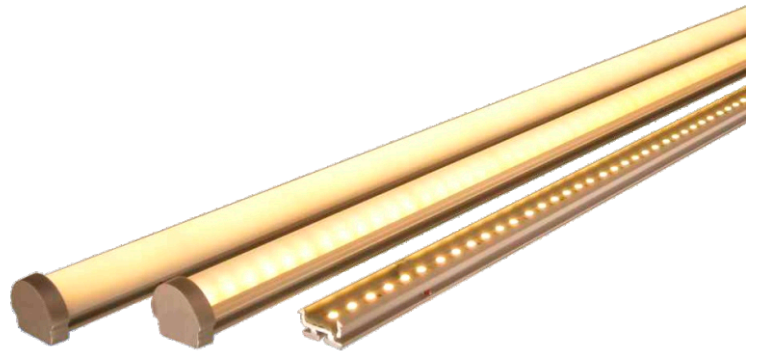

MISSION LED HC

High CRI LED Strip
2000 Lumens Per Metre

MISSION LED HC

Hi CRI LED Strip

2000 Lumens Per Metre

DIGILIN

Complete linear system with high colour rendering

Designed for display applications such as galleries, museums and prestige retail, and delivering up to 2000 lumens per metre, Mission LED HC bridges the gap between lumen output and light quality.

Tight LED spacing allows spot free illumination when selected with opal diffuser.

SPECIFICATIONS

Colours	Warm White	Neutral White	Cool White
Colour Temp	3000K	4000K	5700K
Lumens per Metre	1700	1850	2000
Typical CRI	95		
LED Spacing	3.6mm		
Cut Off Length	38.5mm		
Beam Angle	120°		
Performance	70% Lumen Maintenance @ 50,000 Hours (L70)		
Voltage	24VDC		
Current	1000 mA per metre		
Power	24w per metre		

EXTRUSION

Covers & Lenses	Opal	Frosted	Clear	Clear 30°	Clear 60°	Clear 60°	Frosted 30°	Frosted 60°	Frosted 90°
LOR	61%	89%	94%	88%	90%	94%	88%	88%	94%
Max Length	2000mm								
Material & Finish	Extruded Aluminium								
IP Rating	IP40, IP65 Coating Available								