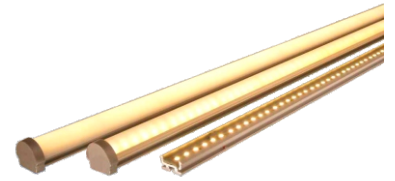

MISSION LED HC

High CRI LED Strip
2000 Lumens Per Metre

MISSION LED HC

Hi CRI LED Strip

2000 Lumens Per Metre

DIGILIN

Complete linear system with high colour rendering

Designed for display applications such as galleries, museums and prestige retail, and delivering up to 2000 lumens per metre, Mission LED HC bridges the gap between lumen output and light quality.

Tight LED spacing allows spot free illumination when selected with opal diffuser.

SPECIFICATIONS

Colours	Warm White	Neutral White	Cool White
Colour Temp	3000K	4000K	5700K
Lumens per Metre	1700	1850	2000
Typical CRI	95		
LED Spacing	3.6mm		
Cut Off Length	38.5mm		
Beam Angle	120°		
Performance	70% Lumen Maintenance @ 50,000 Hours (L70)		
Voltage	24VDC		
Current	1000 mA per metre		
Power	24w per metre		

EXTRUSION

Covers & Lenses	Opal	Frosted	Clear	Clear 30°	Clear 60°	Clear 60°	Frosted 30°	Frosted 60°	Frosted 90°
LOR	61%	89%	94%	88%	90%	94%	88%	88%	94%
Max Length	2000mm								
Material & Finish	Extruded Aluminium								
IP Rating	IP40, IP65 Coating Available								