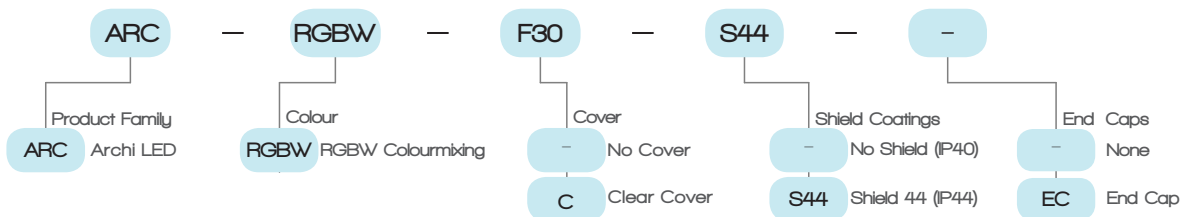

ORDERING CODES