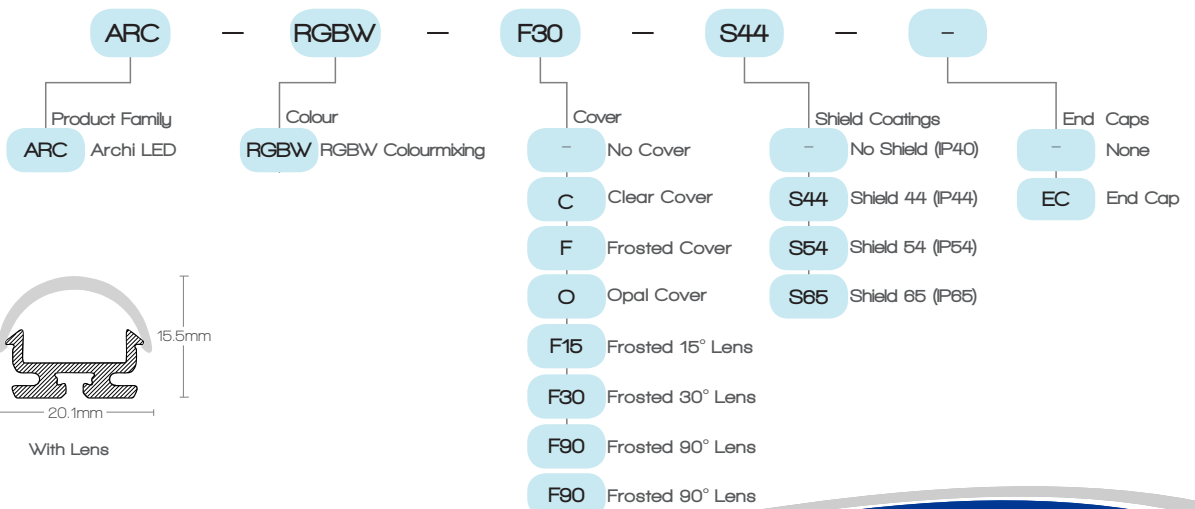

ARCHI LED

RGBW LED Strip
900 Lumens Per Metre

ARCHI LED

RGBW LED Strip

900 Lumens Per Metre

DIGILIN

Fully featured with heatsink and multiple lens options

The Archi LED RGBW LED Strip is an incredibly versatile lighting product that combines the colour mixing capability of the RGB LED strip with smooth high brightness warm white light.

Mounted in the Javelin extrusion with selectable lenses Archi LED can seamlessly go from classic white to vibrant colours.

SPECIFICATIONS

Colours	Red	Green	Blue	White	Combined
Wavelength/Colour Temp	620 - 630nm	520 - 535nm	465 - 475nm	2900K	
Lumens per Metre	57.6	129.6	28.8	690	900
LED Spacing	6.94mm RGB - White		13.89mm Same - Same		
Cut Off Length	166.67mm				
Beam Angle	110°				
Performance	70% Lumen Maintenance @ 50,000 Hours (L70)				
Voltage	24VDC				
Current	120mA/mtr	120mA/mtr	120mA/mtr	360mA/mtr	720mA/mtr
Power	2.88w/mtr	2.88w/mtr	2.88w/mtr	8.64w/mtr	17.28w/mtr
IP Rating	IP40, (Shield IP44, IP54, IP65 Available)				
Installation	Assembled to length, mounting clips included				
Connection	Factory fitted connectors included				

EXTRUSION

Covers & Lenses	Nil	Clear	Frosted	Opal	Frosted 15°	Frosted 30°	Frosted 60°	Frosted 90°
LOR	100%	94%	89%	61%	88%	88%	88%	94%
Max Length	2000mm Single Piece (Unlimited Total Run Length)							
Material & Finish	Extruded Aluminium							

ORDERING CODES

DIMENSIONS