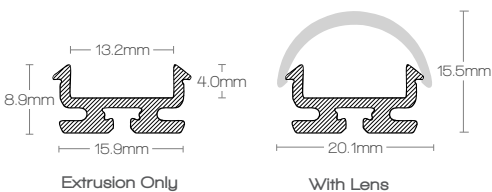

Mounted in the Javelin extrusion with selectable lenses Archi LED can seamlessly go from classic white to vibrant colours.

SPECIFICATIONS

Colours	Red	Green	Blue	White	Combined
Wavelength/Colour Temp	620 - 630nm	520 - 535nm	465 - 475nm	2900K	
Lumens per Metre	57.6	129.6	28.8	690	900
LED Spacing	6.94mm RGB - White		13.89mm Same - Same		
Cut Off Length	166.67mm				
Beam Angle	110°				
Performance	70% Lumen Maintenance @ 50,000 Hours (L70)				
Voltage	24VDC				
Current	120mA/mtr	120mA/mtr	120mA/mtr	360mA/mtr	720mA/mtr
Power	2.88w/mtr	2.88w/mtr	2.88w/mtr	8.64w/mtr	17.28w/mtr
IP Rating	IP40, (Shield IP44, IP54, IP65 Available)				
Installation	Assembled to length, mounting clips included				
Connection	Factory fitted connectors included				

EXTRUSION

Covers & Lenses	Nil	Clear	Frosted	Opal	Frosted 15°	Frosted 30°	Frosted 60°	Frosted 90°
LOR	100%	94%	89%	61%	88%	88%	88%	94%
Max Length	2500mm Single Piece (Unlimited Total Run Length)							
Material & Finish	Extruded Aluminium							

ORDERING CODES

DIMENSIONS

- No Cover
- C Clear Cover
- F Frosted Cover
- O Opal Cover
- F15 Frosted 15° Lens
- F30 Frosted 30° Lens
- F90 Frosted 90° Lens
- F90 Frosted 90° Lens
- No Shield (IP40)
- S44 Shield 44 (IP44)
- S54 Shield 54 (IP54)
- S65 Shield 65 (IP65)
- None
- EC End Cap