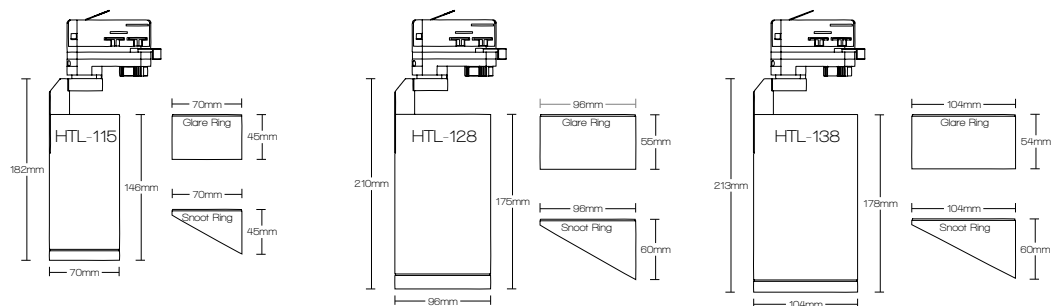

HOTLINE

LED Tracklight

1165 - 3370 Lumens

Compact and stylish with multiple beam options

The Digilin Hotline series is a super compact LED tracklight with integral driver. The recessed COB LED and aluminium reflector produce excellent light output with reduced glare.

With 90 degree tilt and 360 degree pan plus glare and snoot ring attachments, the Hotline is perfect for retail, display and residential applications.

SPECIFICATIONS

Version	Hotline 15w		Hotline 28w		Hotline 38w	
Colours	Warm White	Neutral White	Warm White	Neutral White	Warm White	Neutral White
Colour Temperature	3000K	4000K	3000K	4000K	3000K	4000K
Luminaire Lumens	1165	1220	2360	2510	3150	3370
Typical CRI	>80 (CRI 90+ Available)					
MacAdams Ellipse	3 SDCM/MacAdam Steps					
Beam Options	15°, 23°, 35°, 55° (55° - 38w Only)					
Performance	70% Lumen Maintenance @ 50,000 Hrs (L70)					
Luminaire Power	12.3w		24.2w		34.5w	
Connected Load	15.1w		28.7w		38.2w	
IP Rating	IP20					
Material	Cast Aluminium Frame & Heatsink					
Finish	White, Black,					
Power Supply	Integral Non-Dimming (Mains Dimming Available for 15w & 28w)					
Power Factor	>0.9					
Weight	487g		870g		1239g	
Mounting	Track Mount (Ceiling Recess and Surface Mount Kits Available)					
Accessories	Glare Ring & Snoot Ring (Barndoors for 28w Version)					

DIMENSIONS

ORDERING CODES