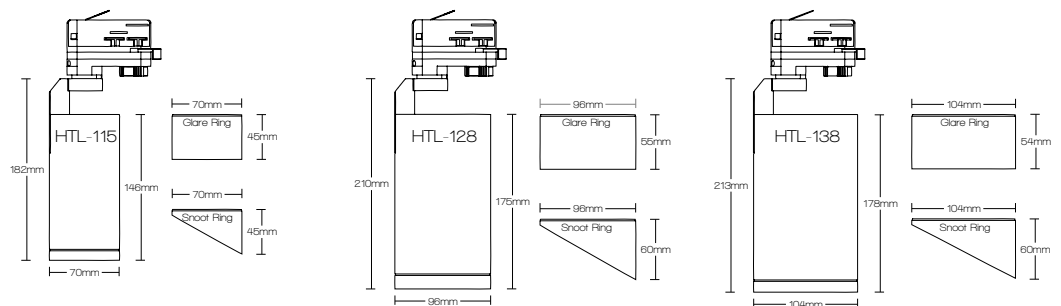

With 90 degree tilt and 360 degree pan plus glare and snoot ring attachments, the Hotline is perfect for retail, display and residential applications.

### SPECIFICATIONS

Version	Hotline 15w		Hotline 28w		Hotline 38w	
Colours	Warm White	Neutral White	Warm White	Neutral White	Warm White	Neutral White
Colour Temperature	3000K	4000K	3000K	4000K	3000K	4000K
Luminaire Lumens	1165	1220	2360	2510	3150	3370
Typical CRI	>80 (CRI 90+ Available)					
MacAdams Ellipse	3 SDCM/MacAdam Steps					
Beam Options	15°, 23°, 35°					
Performance	70% Lumen Maintenance @ 50,000 Hrs (L70)					
Luminaire Power	12.3w		24.2w		34.5w	
Connected Load	15.1w		28.7w		38.2w	
IP Rating	IP20					
Material	Cast Aluminium Frame & Heatsink					
Finish	White, Black,					
Power Supply	Integral Non-Dimming (Mains Dimming Available for 15w & 28w)					
Power Factor	>0.9					
Weight	487g		870g		1239g	
Mounting	Track Mount (Ceiling Recess and Surface Mount Kits Available)					
Accessories	Glare Ring & Snoot Ring					

### DIMENSIONS