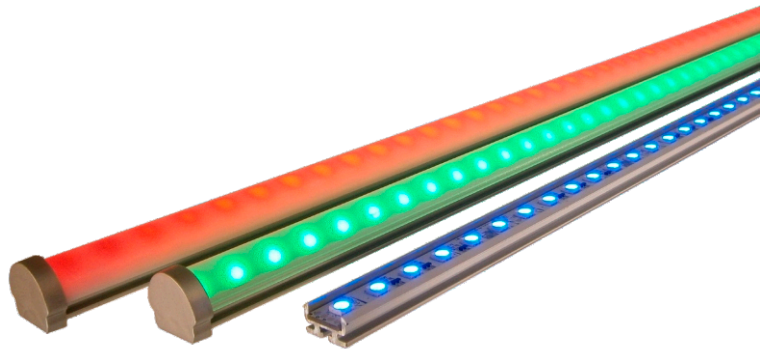

COLOUR LED

RGB LED Strip
226 Lumens Per Metre

COLOUR LED

RGB LED Strip

226 Lumens Per Metre

DIGILIN

Fully featured with heatsink and multiple lens options

Use in coffers, bulkheads, signs, building lineation or for architectural features.

This high output RGB strip provides ultra-bright colour-mixing and is available in custom lengths.

SPECIFICATIONS

Colours	Red	Green	Blue	Combined
Wavelength/Colour Temp	620 - 630nm	520 - 535nm	465 - 475nm	
Lumens per Metre	57.6	130.5	38.4	226
LED Spacing	16.67mm			
Cut Off Length	100mm			
Beam Angle	110°			
Performance	70% Lumen Maintenance @ 50,000 Hours (L70)			
Voltage	24VDC			
Current	200mA/mtr	200mA/mtr	200mA/mtr	600mA/mtr
Power	4.8w/mtr	4.8w/mtr	4.8w/mtr	14.4w/mtr
IP Rating	IP40, (Shield IP44, IP54, IP65 Available)			
Installation	Assembled to length, mounting clips included			
Connection	Factory fitted connectors included			

EXTRUSION

Covers & Lenses	Nil	Clear	Frosted	Opal	Frosted 15°	Frosted 30°	Frosted 60°	Frosted 90°
LOR	100%	94%	89%	61%	88%	88%	88%	94%
Max Length	2000mm Single Piece (Unlimited Total Run Length)							
Material & Finish	Extruded Aluminium							