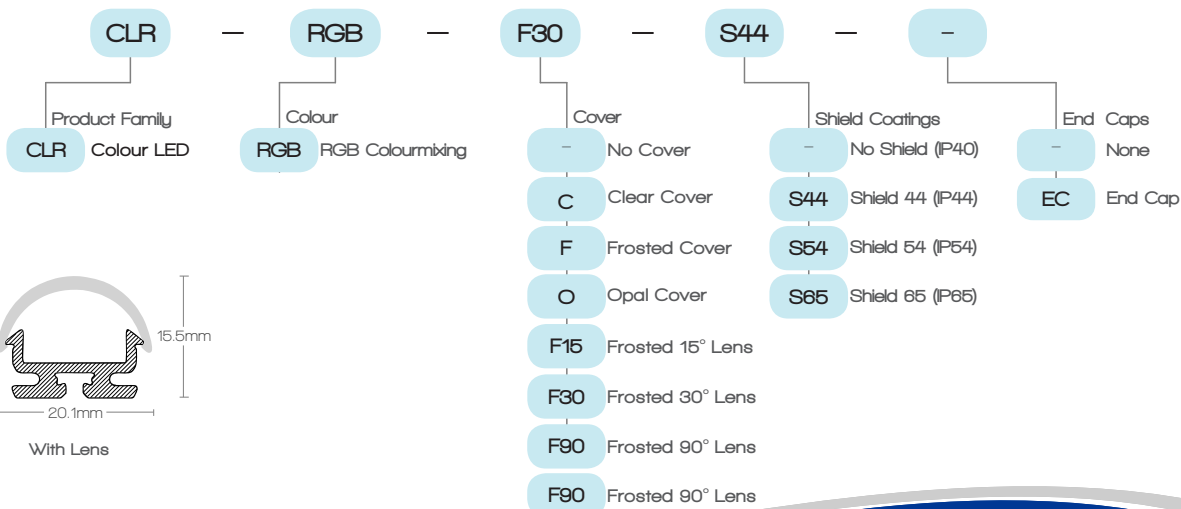

COLOUR LED

RGB LED Strip
226 Lumens Per Metre

COLOUR LED

RGB LED Strip

226 Lumens Per Metre

DIGILIN

Fully featured with heatsink and multiple lens options

Use in coffers, bulkheads, signs, building lineation or for architectural features.

This high output RGB strip provides ultra-bright colour-mixing and is available in custom lengths.

SPECIFICATIONS

Colours	Red	Green	Blue	Combined
Wavelength/Colour Temp	620 - 630nm	520 - 535nm	465 - 475nm	
Lumens per Metre	57.6	130.5	38.4	226
LED Spacing	16.67mm			
Cut Off Length	100mm			
Beam Angle	110°			
Performance	70% Lumen Maintenance @ 50,000 Hours (L70)			
Voltage	24VDC			
Current	200mA/mtr	200mA/mtr	200mA/mtr	600mA/mtr
Power	4.8w/mtr	4.8w/mtr	4.8w/mtr	14.4w/mtr
IP Rating	IP40, (Shield IP44, IP54, IP65 Available)			
Installation	Assembled to length, mounting clips included			
Connection	Factory fitted connectors included			

EXTRUSION

Covers & Lenses	Nil	Clear	Frosted	Opal	Frosted 15°	Frosted 30°	Frosted 60°	Frosted 90°
LOR	100%	94%	89%	61%	88%	88%	88%	94%
Max Length	2000mm Single Piece (Unlimited Total Run Length)							
Material & Finish	Extruded Aluminium							

ORDERING CODES

DIMENSIONS