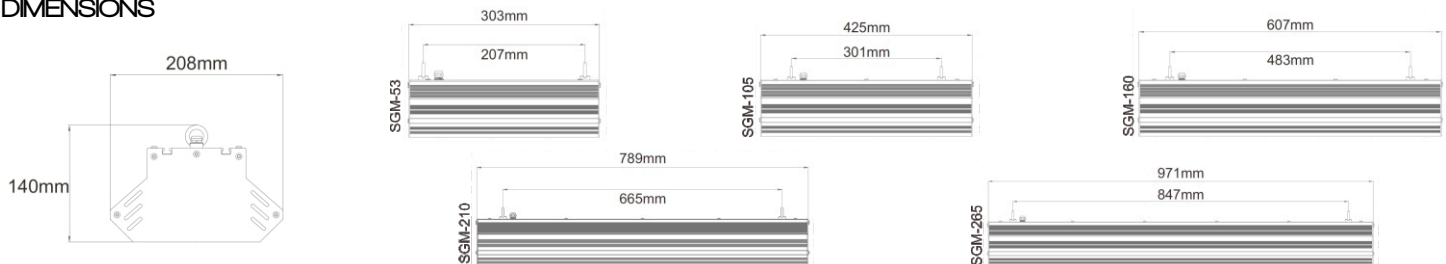

SIGMA

LED Linear High-Bay 53W - 265W
6380 - 31800 Lumens

Economical LED Linear High-Bay

An easy option for industrial, warehousing and commercial projects. The Sigma combines high light output with superior optics to deliver the light where you need it. Using the latest in LED and optical technology, the Sigma range boasts superior quality and performance.

SPECIFICATIONS

| Model | SGM-53 | SGM-105 | SGM-160 | SGM-210 | SGM-265 |
|--------------------|--|-------------------------------|-------------------------------|-------------------------------|-------------------------------|
| Colours | 3000K, 4000K, 5000K, 6500K | | | | |
| Luminaire Lumens | 6380 | 12800 | 19200 | 25200 | 31800 |
| Typical CRI | 80 (CRI 90 Available) | | | | |
| Beam Options | 60°, 90°, 100° x 20° | | | | |
| Performance | 70% Lumen Maintenance @ 50,000 Hrs (L70) | | | | |
| Luminaire Power | 50w | 100w | 152w | 200w | 252w |
| Connected Load | 53w | 105w | 160w | 210w | 265w |
| IP Rating | IP65 | | | | |
| Material & Finish | Anodised Aluminium | | | | |
| Power Factor | > 0.95 | | | | |
| Weight | 3.5kg | 4.2kg | 5.5kg | 7.7kg | 8.7kg |
| Dimensions (mm) | L 303mm W 208mm H 140mm | L 425mm W 208mm H 140mm | L 607mm W 208mm H 140mm | L 789mm W 208mm H 140mm | L 971mm W 208mm H 140mm |
| Dimming | 1-10v, DALI, Zigbee | | | | |
| Cable Length | 300mm Cable (default) | | | | |
| Cable/Plug Options | 1000mm Cable, 1000mm cable & plug | | | | |

NOTE- Sigma range is manufactured to Digilin specifications by an international partner

DIMENSIONS

ORDERING CODES