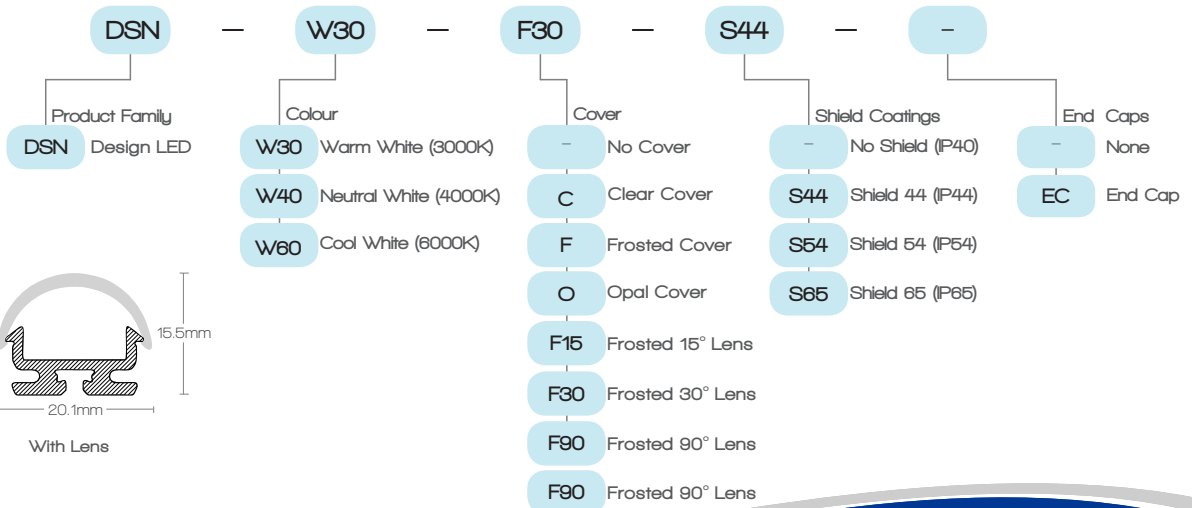

DESIGN LED

High Output LED Strip
1638 Lumens Per Metre

DESIGN LED

High Output LED Strip
1638 Lumens Per Metre

DIGILIN

Fully featured with heatsink and multiple lens options

Use in coffers, bulkheads, signs, building lineation or for task lighting where high output over long run lengths are required.

Dimmable with all protocols, Design LED provides consistent colour and intensity across the entire linear system.

SPECIFICATIONS

Colours	Warm White	Neutral White	Cool White
Wavelength/Colour Temp	3000K	4000K	6000K
Lumens per Metre	1506	1592	1638
Typical CRI	80+		
LED Spacing	16.64		
Cut Off Length	100mm		
Beam Angle	120°		
Performance	70% Lumen Maintenance @ 50,000 Hours (L70)		
Voltage	24VDC		
Current	625 mA per metre		
Power	15w per metre		
IP Rating	IP40, (Shield IP44, IP54, IP65 Available)		
Installation	Assembled to length, mounting clips included		
Connection	Factory fitted connectors included		

EXTRUSION

Covers & Lenses	Nil	Clear	Frosted	Opal	Frosted 15°	Frosted 30°	Frosted 60°	Frosted 90°
LOR	100%	94%	89%	61%	88%	88%	88%	94%
Max Length	2000mm Single Piece (Unlimited Total Run Length)							
Material & Finish	Extruded Aluminium							

ORDERING CODES

DIMENSIONS