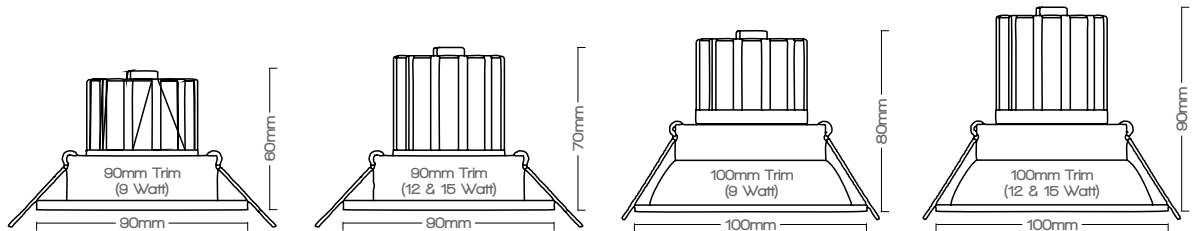

INTEGRA

LED Downlight Range
734 - 1210 Lumens

INTEGRA

LED Downlight Range
734 - 1210 Lumens

DIGILIN

Versatile, stylish & economical

The Integra range is an ultra versatile downlight collection available from Digilin. Integra enables easy selection from five available frames and three available wattages.

A couple of IP rated versions rounds off the list and ensures that there is an Integra for all applications.

SPECIFICATIONS

Model	Fento	Mila	Veros	Peri	Traavid
Trim Size	90mm	90mm	100mm	100mm	90mm
Hole Cut Out	70mm	70mm	90mm	90mm	70mm
IP Rating	IP20	IP44	IP20	IP44	IP20
Colours	Warm White & Neutral White				
Colour Temperature	3000K & 4000K				
Typical CRI	83				
Beam Option	35° & 60°				
Performance	70% Lumen Maintenance @ 50,000 Hrs (L70)				
Material	Cast Aluminium				
Finish	Powder Coated White				
Mounting	Recess via spring clips				
Dimming	Mains, 0-10V & DALI				
Luminaire Power	9w		12w		15w
Luminaire Lumens @ 60° Beam	734		942		1210
Connected Load	8.2w		11.7w		14.9w

DIMENSIONS

ORDERING CODES