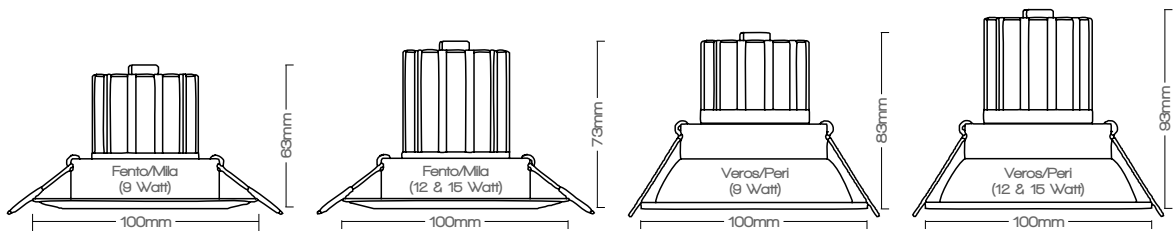

INTEGRA

LED Downlight Range
734 - 1210 Lumens

INTEGRA

LED Downlight Range
734 - 1210 Lumens

DIGILIN

Versatile, stylish & economical

The Integra range is an ultra versatile downlight collection available from Digilin. Integra enables easy selection from four available frames and three available wattages.

A couple of IP rated versions rounds off the list and ensures that there is an Integra for all applications.

SPECIFICATIONS

Model	Fento	Mila	Veros	Peri
Trim Size	100mm	100mm	100mm	100mm
Hole Cut Out	70mm-90mm	70mm-90mm	90mm	90mm
IP Rating	IP20	IP44	IP20	IP44
Colours	Warm White & Neutral White			
Colour Temperature	3000K & 4000K			
Typical CRI	83			
Beam Option	35° & 60°			
Performance	70% Lumen Maintenance @ 50,000 Hrs (L70)			
Material	Cast Aluminium			
Finish	Powder Coated White			
Mounting	Recess via spring clips			
Dimming	Mains, 0-10V & DALI			
Luminaire Power	9w	12w	9w	15w
Luminaire Lumens @ 60° Beam	734	942	942	1210
Connected Load	8.2w	11.7w	11.7w	14.9w

DIMENSIONS

ORDERING CODES