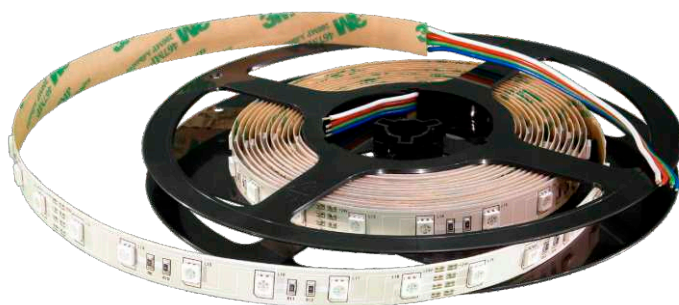

COLOURFLEX

Flexible RGB LED Strip
226 Lumens per Metre

COLOURFLEX

Flexible RGB LED Strip
226 Lumens per Metre

DIGILIN

A high output LED RGB Strip

Using the latest in tri-colour LED technology, Colourflex promises vibrant and consistent colours plus reliable operation and control.

Extremely popular for use in joinery, coffers, cabinets or any places where high output RGB LED is suitable. Combine with Digilin control gear for perfect colourmixing and dimming.

SPECIFICATIONS

Colours	Red	Green	Blue	Combined
Wavelength/Colour Temp	620 - 630nm	520 - 535nm	465 - 475nm	
Lumens per Metre	57.6	130.5	38.4	226
LED Spacing	16.67mm			
Cut Off Length	100mm			
Reel Length	5000mm			
Beam Angle	110°			
Performance	70% Lumen Maintenance @ 50,000 Hours (L70)			
Voltage	24VDC			
Current	200mA/mtr	200mA/mtr	200mA/mtr	600mA/mtr
Power	4.8w/mtr	4.8w/mtr	4.8w/mtr	14.4w/mtr