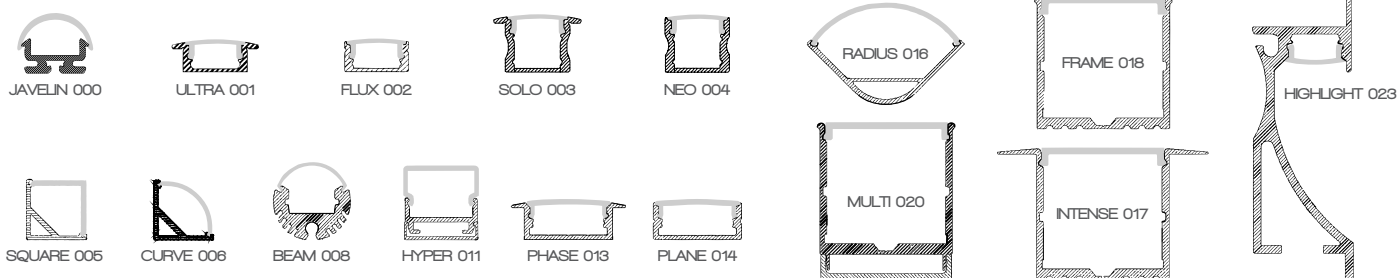

AVAILABLE EXTRUSIONS