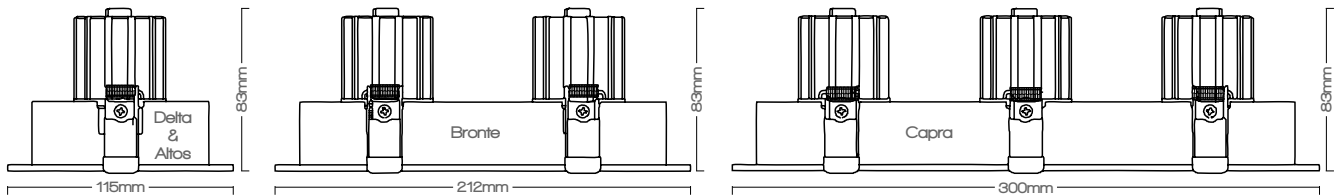

QUADRA

LED Downlight Range
734 - 3630 Lumens

Adjustable downlights with multi head options

The Quadra LED Downlight delivers a statement of style, the various shapes enable the designer to match lighting to environments with ease.

Deep fixture frames assist with glare reduction and guiding the light to where its needed. Quadra enables simple selection from four available frames and three available wattages.

SPECIFICATIONS

Model	Delta			Altos			Bronte			Capra		
Trim Size	115mm			115mm			215mm x 115mm			300mm x 115mm		
Hole Cut Out	100mm			100mm			190mm x 100mm			280mm x 100mm		
IP Rating	IP20											
Colours	Warm White & Neutral White											
Colour Temperature	3000K & 4000K											
Typical CRI	83											
Beam Option	35° & 60°											
Performance	70% Lumen Maintenance @ 50,000 Hrs (L70)											
Material	Cast Aluminium											
Finish	Powder Coated White											
Mounting	Recess via spring clips											
Dimming	Mains, 0-10V & DALI											
Luminaire Power	9w	12w	15w	9w	12w	15w	18w	24w	30w	27w	36w	45w
Luminaire Lumens @ 60° Beam	734	942	1210	734	942	1210	1468	1884	2420	2202	2826	3630
Connected Load	8.2w	11.7w	14.9w	8.2w	11.7w	14.9w	16.4w	23.4w	29.8w	24.6w	35.1w	44.7w

DIMENSIONS

ORDERING CODES