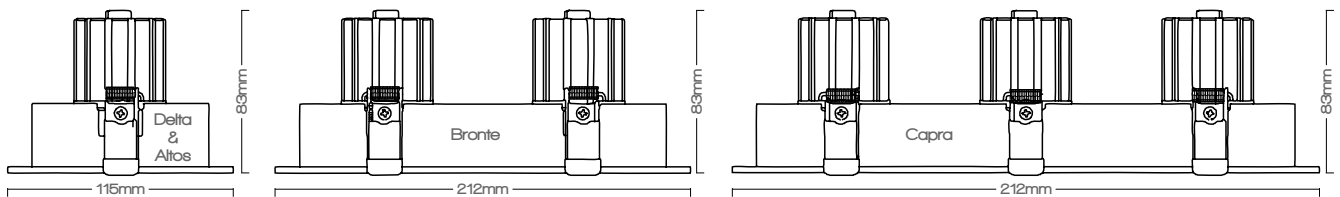

QUADRA

LED Downlight Range
734 - 3630 Lumens

Adjustable downlights with multi head options

The Quadra LED Downlight delivers a statement of style, the various shapes enable the designer to match lighting to environments with ease.

Deep fixture frames assist with glare reduction and guiding the light to where its needed. Quadra enables simple selection from four available frames and three available wattages.

SPECIFICATIONS

Model	Delta			Altos			Bronte			Capra		
Trim Size	115mm			115mm x 115mm			215mm x 115mm			300mm x 115mm		
Hole Cut Out	100mm round			100mm x 100mm			190mm x 100mm			280mm x 100mm		
IP Rating	IP20											
Colours	Warm White & Neutral White											
Colour Temperature	3000K & 4000K											
Typical CRI	83											
Beam Option	35° & 60°											
Performance	70% Lumen Maintenance @ 50,000 Hrs (L70)											
Material	Cast Aluminium											
Finish	Powder Coated White											
Mounting	Recess via spring clips											
Dimming	Mains, 0-10V & DALI											
Luminaire Power	9w	12w	15w	9w	12w	15w	18w	24w	30w	27w	36w	45w
Luminaire Lumens @ 60° Beam	734	942	1210	734	942	1210	1468	1884	2420	2202	2826	3630
Connected Load	8.2w	11.7w	14.9w	8.2w	11.7w	14.9w	16.4w	23.4w	29.8w	24.6w	35.1w	44.7w

DIMENSIONS

ORDERING CODES