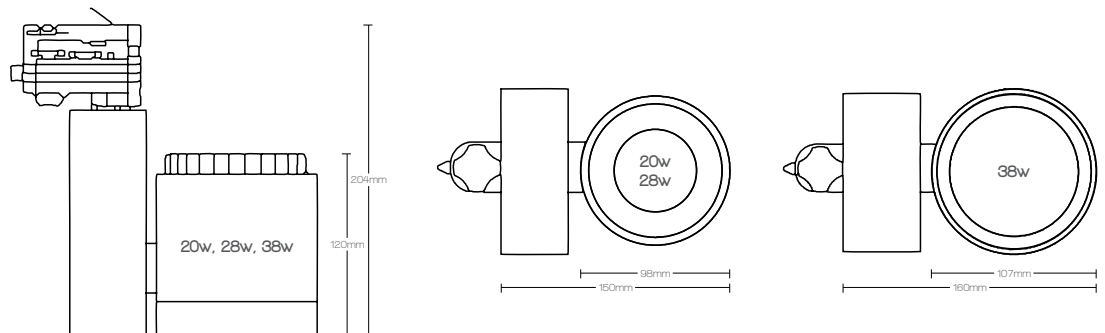

### SPECIFICATIONS

Version	Techline 20w		Techline 28w		Techline 38w	
Colours	Warm White	Neutral White	Warm White	Neutral White	Warm White	Neutral White
Colour Temperature	3000K	4000K	3000K	4000K	3000K	4000K
Luminaire Lumens	1760	1870	2360	2510	3150	3370
Typical CRI	>80 (CRI 90+ Available)					
MacAdams Ellipse	3 SDCM/MacAdam Steps					
Beam Options	15°, 23°, 35°, 60°					
Performance	70% Lumen Maintenance @ 50,000 Hrs (L70)					
Luminaire Power	16.8w		24.2w		34.5w	
Connected Load	20.1w		28.7w		38.2w	
IP Rating	IP20					
Material	Cast Aluminium Frame & Heatsink					
Finish	White, Black					
Power Supply	Integral DALI					
Power Factor	>0.9					
Weight	687g		687g		1380g	

### DIMENSIONS