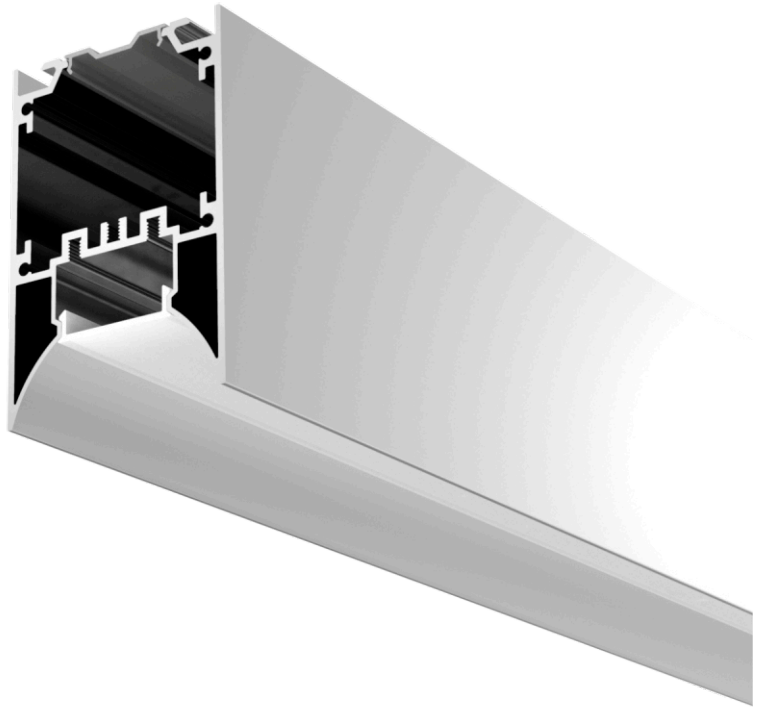

DEEPSET 50

LED Extrusion Profile

LED Lighting
Fibre Optic Lighting
Lighting Control
Electronic Engineers

DEEPSET 50

LED Extrusion Profile

A deep & narrow profile with recessed diffuser for glare reduction

Deepset 50 is a stylish linear extrusion profile suitable for surface mounted and suspended applications. Available with factory mitred corners and tee sections, plus various options for mounting hardware, Deepset 50 is designed for easy installation. Available with a range of LED modules, Deepset 50 can be applied to low power decorative outlines, task lighting or high output general lighting.