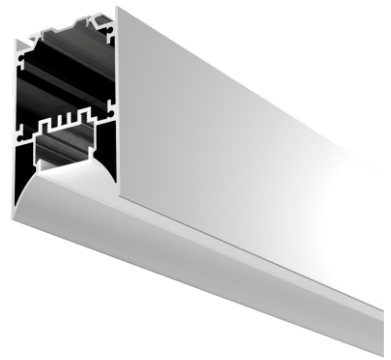

DEEPSET 50

LED Extrusion Profile

LED Lighting
Fibre Optic Lighting
Lighting Control
Electronic Engineers

DEEPSET 50

LED Extrusion Profile

A deep & narrow profile with recessed diffuser for glare reduction

Deepset 50 is a stylish linear extrusion profile suitable for surface mounted and suspended applications. Available with factory mitred corners and tee sections, plus various options for mounting hardware, Deepset 50 is designed for easy installation. Available with a range of LED modules, Deepset 50 can be applied to low power decorative outlines, task lighting or high output general lighting.