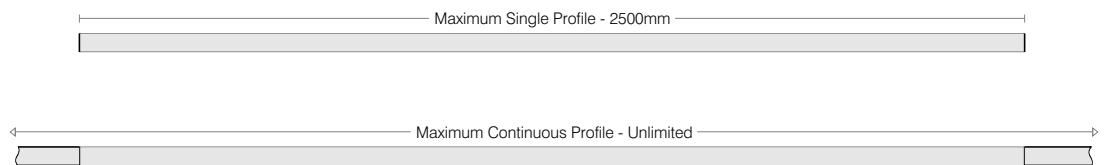

Dimensions