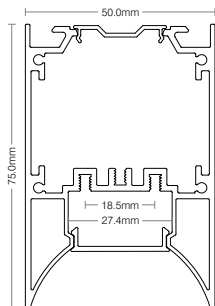

DEEPSET 50

LED Extrusion Profile

LED Lighting
Fibre Optic Lighting
Lighting Control
Electronic Engineers

DEEPSET 50

LED Extrusion Profile

A deep & narrow profile with recessed diffuser for glare reduction

Deepset 50 is a stylish linear extrusion profile suitable for surface mounted and suspended applications. Available with factory mitred corners and tee sections, plus various options for mounting hardware, Deepset 50 is designed for easy installation. Available with a range of LED modules, Deepset 50 can be applied to low power decorative outlines, task lighting or high output general lighting.

Dimensions

Ordering Codes

QUICK SPEC				OPTIONS				
Profile	Lumen Group	Colour/CCT	Cover/Lens	CRI	Shield	Finish Colour	Integral Control	Mounting
DST050 Deepset 50	0070 70 Lumen	W24 2400K	O Opal	90 90+CRI	S44 Shield 44	WHT White	ND Non Dimming	SFC Surface
	0800 800 Lumen	W27 2700K		95 95+CRI	S55 Shield 55	BLK Black	MD Mains Dimming	SUS Suspended
	1600 1600 Lumen	W30 3000K			S65 Shield 65	CST Custom Colour	ANA Analogue	ROD Rod Suspended
	2400 2400 Lumen	W40 4000K					DAL DALI	
	3200 3200 Lumen	W57 5700K					DMX DMX	
	4400 4400 Lumen	RGB RGB					PWM PWM	
	4800 4800 Lumen	RGBWxx RGBW					WLS Wireless	
	0300 300 Lumen (RGB)	WxxWxx VariWhite						
	0600 600 Lumen (RGB)							
	0900 900 Lumen (RGBW)							
	1200 1200 Lumen (RGB)							
	1800 1800 Lumen (RGBW)							
	3000 3000 Lumen (RGBW)							
	1400 1400 Lumen (VariWhite)							
	2800 2800 Lumen (VariWhite)							