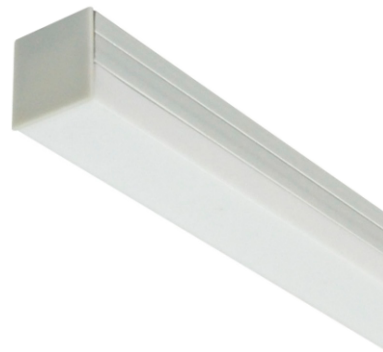

# EDGE 20

LED Extrusion Profile

LED Lighting  
Fibre Optic Lighting  
Lighting Control  
Electronic Engineers

## LED Extrusion Profile

### A compact profile for surface mounted applications.

Edge 20 is a compact and economical profile suitable for surface mounted applications. Edge 20 is equipped with a "C" shaped diffuser, for improved visibility. Available with clear, frosted and opal diffusers, Edge 20 is well suited to task lighting, decorative linear lighting and cabinetry. Edge 20 can be combined with many of the available Digilin LED modules, providing an ultra versatile LED lighting system.