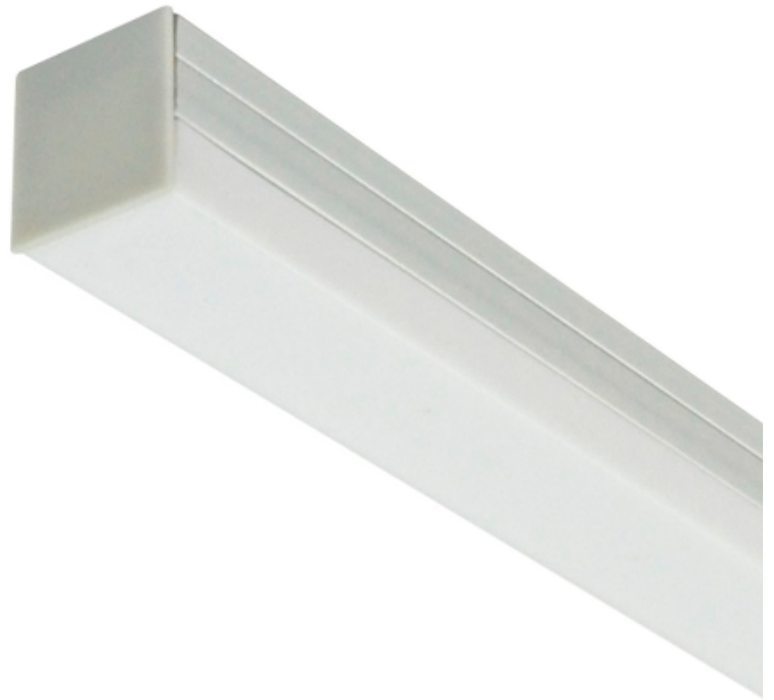

# EDGE 20

LED Extrusion Profile

LED Lighting  
Fibre Optic Lighting  
Lighting Control  
Electronic Engineers

# EDGE 20

## LED Extrusion Profile

### A compact profile for surface mounted applications.

Edge 20 is a compact and economical profile suitable for surface mounted applications. Edge 20 is equipped with a "C" shaped diffuser, for improved visibility. Available with clear, frosted and opal diffusers, Edge 20 is well suited to task lighting, decorative linear lighting and cabinetry. Edge 20 can be combined with many of the available Digilin LED modules, providing an ultra versatile LED lighting system.