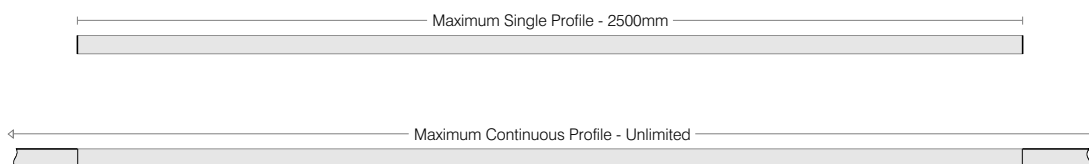

## LED Extrusion Profile

### A compact profile for surface mounted applications.

Edge 20 is a compact and economical profile suitable for surface mounted applications. Edge 20 is equipped with a "C" shaped diffuser, for improved visibility. Available with clear, frosted and opal diffusers, Edge 20 is well suited to task lighting, decorative linear lighting and cabinetry. Edge 20 can be combined with many of the available Digilin LED modules, providing an ultra versatile LED lighting system.

### Dimensions