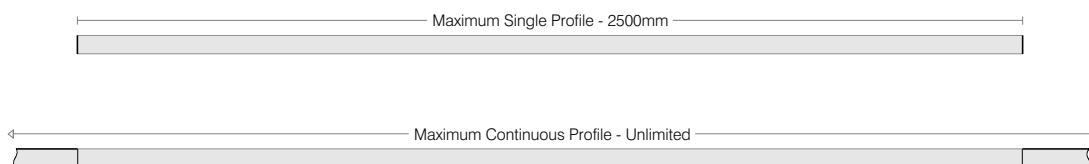

RECESS 24

LED Extrusion Profile

LED Lighting
Fibre Optic Lighting
Lighting Control
Electronic Engineers

RECESS 24

LED Extrusion Profile

A compact profile for surface mounted applications.

Recess 24 is a compact and economical profile suitable for recessed applications. Available with clear, frosted and opal diffusers, Recess 24 is well suited to task lighting, decorative linear lighting and cabinetry.

Dimensions

Ordering Codes

QUICK SPEC				OPTIONS				
Profile	Lumen Group	Colour/CCT	Cover/Lens	CRI	Shield	Finish Colour	Integral Control	Mounting
REC024	0800	W30	O	-	-	-	-	-
REC024	0070 70 Lumen	W24 2400K	O Opal	- Default	- Default (nil)	- Default (raw)	- Default (nil)	- Default
	0800 800 Lumen	W27 2700K	F Frost	90 90+CRI	S44 Shield 44	WHT White	ND Non Dimming	SFC Surface
	1600 1600 Lumen	W30 3000K	C Clear	95 95+CRI	S55 Shield 55	BLK Black	MD Mains Dimming	SUS Suspended
	2400 2400 Lumen	W40 4000K			S65 Shield 65	CST Custom Colour	ANA Analogue	ROD Rod Suspended
	0300 300 Lumen (RGB)	W57 5700K					DAL DALI	
	0900 900 Lumen (RGBW)	RGB RGB					DMX DMX	
	1400 1400 Lumen (VariWhite)	RGBWxx RGBW					PWM PWM	
		WxxWxx VariWhite					WLS Wireless	