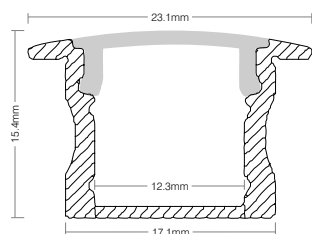

Dimensions