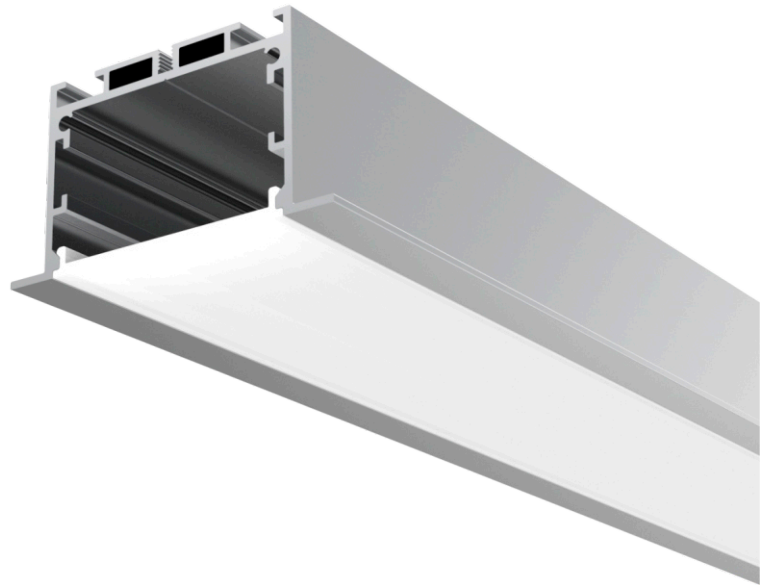

# RECESS 65

LED Extrusion Profile

LED Lighting  
Fibre Optic Lighting  
Lighting Control  
Electronic Engineers

## LED Extrusion Profile

### Aluminium extrusion profile for recessed applications.

Recess 65 is a discreet linear extrusion profile suitable for recessed applications into ceilings and wall cavities. Assembled and supplied as multiple ready to install luminaires, Recess 65 provides a seamless linear lighting finish. Available with a range of LED modules, Recess 65 can be applied to low power decorative outlines, task lighting or high output general lighting.