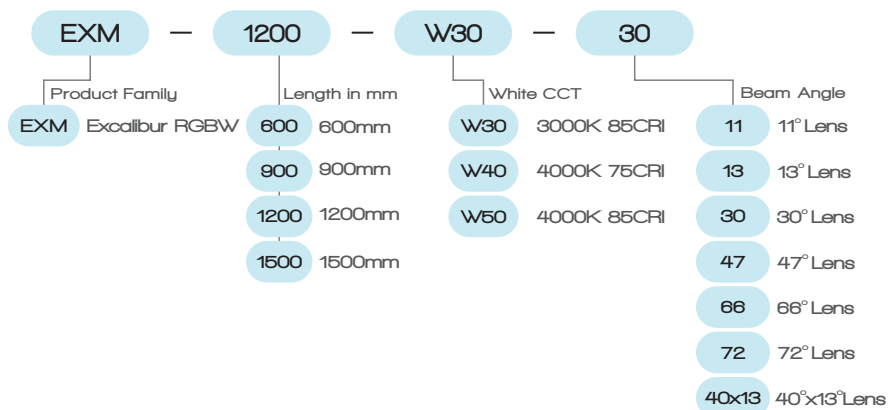

# EXCALIBUR RGBW

DIGILIN

RGBW Linear Flood  
1317 - 3428 Lumens

## SPECIFICATIONS

Colours		Red	Green	Blue	Neutral White	Warm White	Combined
Wavelength/Colour Temp		620 - 630nm	520 - 535nm	465 - 475nm	4000K	3000K	-
Lumens per Metre RGB/Neutral	600mm	279	450	162	480	-	1371
	900mm	419	675	243	720	-	2057
	1200mm	558	900	324	960	-	2742
	1500mm	698	1125	405	1200	-	3428
Lumens per Metre RGB/Warm	600mm	279	450	162	-	428	1317
	900mm	419	675	243	-	639	1976
	1200mm	558	900	324	-	852	2634
	1500mm	698	1125	405	-	1065	3293
Beam Angle	11° 13° 30° 47° 66° 72° 40°x13°						
Performance	70% Lumen Maintenance @ 50,000 Hours (L70)						
IP Rating	IP65						

Version	600mm	900mm	1200mm	1500mm
Power RGBW	27w	38w	51w	62w
Weight	3.6kg	4.9kg	6.25kg	7.57kg
Material & Finish	Housing - Cast Aluminium, Window - Toughened Glass			
Power Supply	120-277V +/- 10% 50/60Hz			
Dimming	DALI, DMX			
Power Factor	0.9			

## DIMENSIONS