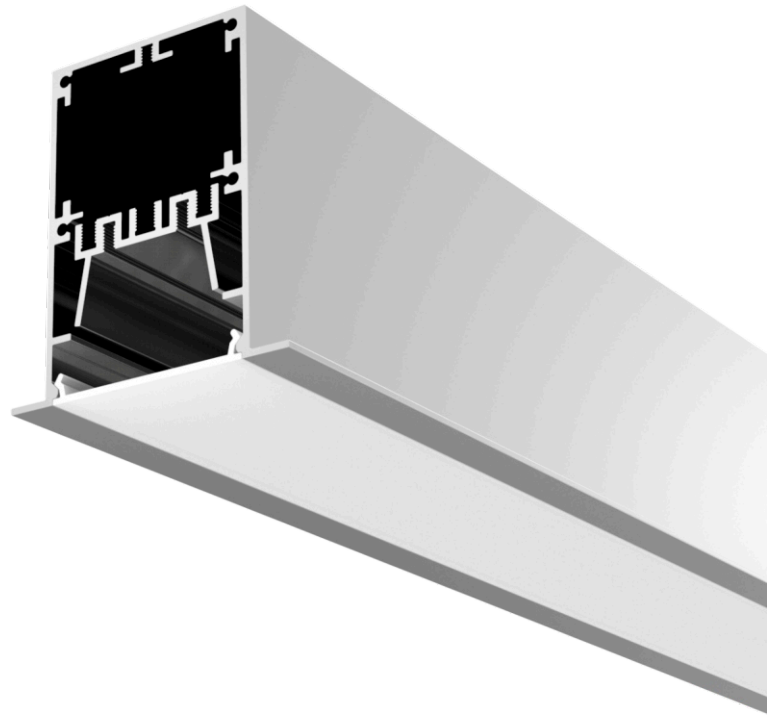

# RECESS 70

LED Extrusion Profile

LED Lighting  
Fibre Optic Lighting  
Lighting Control  
Electronic Engineers

## LED Extrusion Profile

### Aluminium extrusion profile for recessed applications.

Recess 70 is a discreet linear extrusion profile suitable for recessed applications into ceilings and wall cavities. Assembled and supplied as multiple ready to install luminaires, Recess 70 provides a seamless linear lighting finish. Available with a range of LED modules, Recess 70 can be applied to low power decorative outlines, task lighting or high output general lighting.