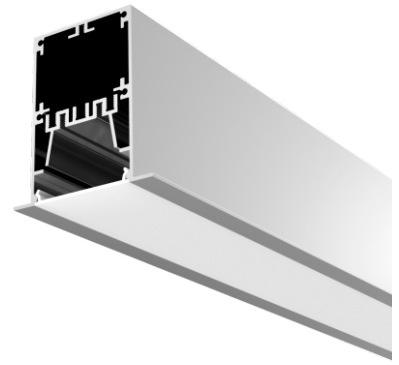

## LED Extrusion Profile

### Aluminium extrusion profile for recessed applications.

Recess 70 is a discreet linear extrusion profile suitable for recessed applications into ceilings and wall cavities. Assembled and supplied as multiple ready to install luminaires, Recess 70 provides a seamless linear lighting finish. Available with a range of LED modules, Recess 70 can be applied to low power decorative outlines, task lighting or high output general lighting.