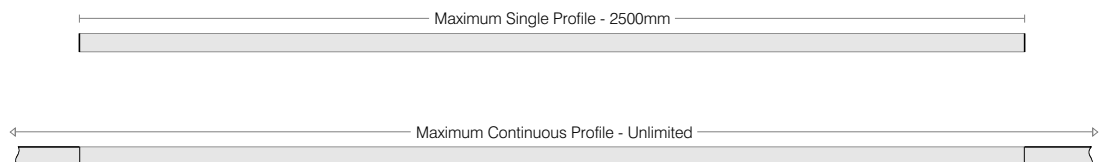

## LED Extrusion Profile

### Aluminium extrusion profile for recessed applications.

Recess 70 is a discreet linear extrusion profile suitable for recessed applications into ceilings and wall cavities. Assembled and supplied as multiple ready to install luminaires, Recess 70 provides a seamless linear lighting finish. Available with a range of LED modules, Recess 70 can be applied to low power decorative outlines, task lighting or high output general lighting.

### Dimensions