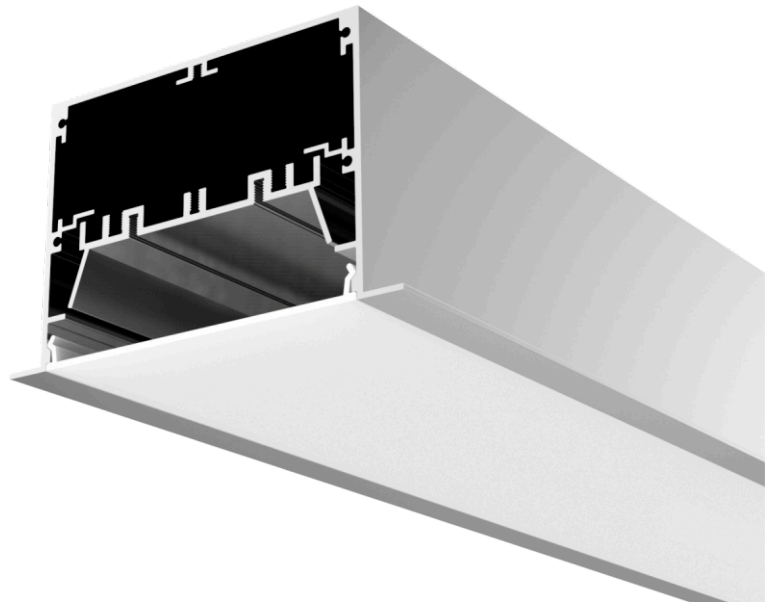

RECESS 120

LED Extrusion Profile

LED Lighting
Fibre Optic Lighting
Lighting Control
Electronic Engineers

RECESS 120

LED Extrusion Profile

Aluminium extrusion profile for recessed applications.

Recess 120 is a discreet linear extrusion profile suitable for recessed applications into ceilings and wall cavities. Assembled and supplied as multiple ready to install luminaires, Recess 120 provides a seamless linear lighting finish. Available with a range of LED modules, Recess 120 can be applied to low power decorative outlines, task lighting or high output general lighting.

Dimensions

Ordering Codes

QUICK SPEC				OPTIONS				
Profile	Lumen Group	Colour/CCT	Cover/Lens	CRI	Shield	Finish Colour	Integral Control	Mounting
REC120	0800	W30	O	-	-	-	-	-
REC120 Recess 120	0070 70 Lumen 0800 800 Lumen 1600 1600 Lumen 2400 2400 Lumen 3200 3200 Lumen 4400 4400 Lumen 4800 4800 Lumen 8800 8800 Lumen 0300 300 Lumen (RGB) 0600 600 Lumen (RGB) 0900 900 Lumen (RGBW) 1200 1200 Lumen (RGB) 1800 1800 Lumen (RGBW) 3000 3000 Lumen (RGBW) 1400 1400 Lumen (VariWhite) 2800 2800 Lumen (VariWhite)	W24 2400K W27 2700K W30 3000K W40 4000K W57 5700K RGB RGB RGBWxx RGBW WxxWxx VariWhite	O Opal	- Default 90 90+CRI 95 95+CRI	- Default (nil) S44 Shield 44 S55 Shield 55 S65 Shield 65	- Default (raw) WHT White BLK Black CST Custom Colour	- Default (nil) ND Non Dimming MD Mains Dimming ANA Analogue DAL DALI DMX DMX PWM PWM WLS Wireless	- Default SFC Surface SUS Suspended ROD Rod Suspended