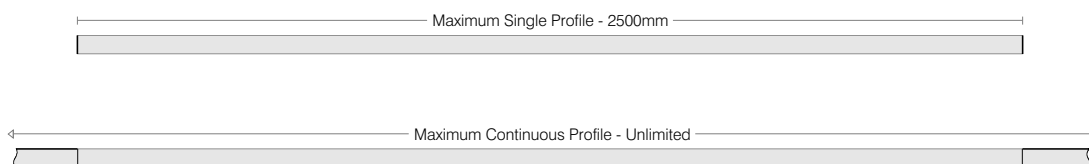

RECESS 120

LED Extrusion Profile

LED Lighting
Fibre Optic Lighting
Lighting Control
Electronic Engineers

RECESS 120

LED Extrusion Profile

Aluminium extrusion profile for recessed applications.

Recess 120 is a discreet linear extrusion profile suitable for recessed applications into ceilings and wall cavities. Assembled and supplied as multiple ready to install luminaires, Recess 120 provides a seamless linear lighting finish. Available with a range of LED modules, Recess 120 can be applied to low power decorative outlines, task lighting or high output general lighting.

Dimensions

Ordering Codes

QUICK SPEC				OPTIONS				
Profile	Lumen Group	Colour/CCT	Cover/Lens	CRI	Shield	Finish Colour	Integral Control	Mounting
REC120	0800	W30	O	-	-	-	-	-
REC120 Recess 120	0070 70 Lumen 0800 800 Lumen 1600 1600 Lumen 2400 2400 Lumen 3200 3200 Lumen 4400 4400 Lumen 4800 4800 Lumen 8800 8800 Lumen 0300 300 Lumen (RGB) 0600 600 Lumen (RGB) 0900 900 Lumen (RGBW) 1200 1200 Lumen (RGB) 1800 1800 Lumen (RGBW) 3000 3000 Lumen (RGBW) 1400 1400 Lumen (VariWhite) 2800 2800 Lumen (VariWhite)	W24 2400K W27 2700K W30 3000K W40 4000K W57 5700K RGB RGB RGBWxx RGBW WxxWxx VariWhite	O Opal	- Default 90 90+CRI 95 95+CRI	- Default (nil) S44 Shield 44 S55 Shield 55 S65 Shield 65	- Default (raw) WHT White BLK Black CST Custom Colour	- Default (nil) ND Non Dimming MD Mains Dimming ANA Analogue DAL DALI DMX DMX PWM PWM WLS Wireless	- Default SFC Surface SUS Suspended ROD Rod Suspended