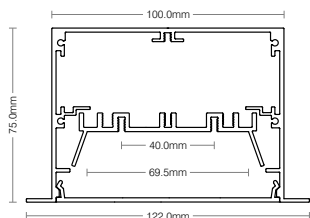

RECESS 120

LED Extrusion Profile

LED Lighting
Fibre Optic Lighting
Lighting Control
Electronic Engineers

RECESS 120

LED Extrusion Profile

Aluminium extrusion profile for recessed applications.

Recess 120 is a discreet linear extrusion profile suitable for recessed applications into ceilings and wall cavities. Assembled and supplied as multiple ready to install luminaires, Recess 120 provides a seamless linear lighting finish. Available with a range of LED modules, Recess 120 can be applied to low power decorative outlines, task lighting or high output general lighting.

Dimensions

Ordering Codes

QUICK SPEC				OPTIONS				
Profile	Lumen Group	Colour/CCT	Cover/Lens	CRI	Shield	Finish Colour	Integral Control	Mounting
REC120	0800	W30	O	-	-	-	-	-
REC120 Recess 120	0070 70 Lumen 0800 800 Lumen 1600 1600 Lumen 2400 2400 Lumen 3200 3200 Lumen 4400 4400 Lumen 4800 4800 Lumen 8800 8800 Lumen 0300 300 Lumen (RGB) 0600 600 Lumen (RGB) 0900 900 Lumen (RGBW) 1200 1200 Lumen (RGB) 1800 1800 Lumen (RGBW) 3000 3000 Lumen (RGBW) 1400 1400 Lumen (VariWhite) 2800 2800 Lumen (VariWhite)	W24 2400K W27 2700K W30 3000K W40 4000K W57 5700K RGB RGB RGBWxx RGBW WxxWxx VariWhite	O Opal	- Default 90 90+CRI 95 95+CRI	- Default (nil) S44 Shield 44 S55 Shield 55 S65 Shield 65	- Default (raw) WHT White BLK Black CST Custom Colour	- Default (nil) ND Non Dimming MD Mains Dimming ANA Analogue DAL DALI DMX DMX PWM PWM WLS Wireless	- Default SFC Surface SUS Suspended ROD Rod Suspended