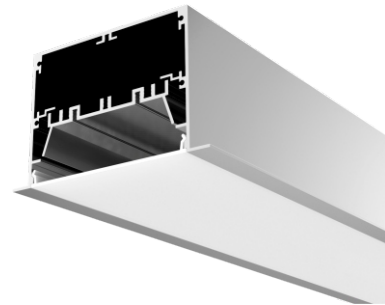

RECESS 120

LED Extrusion Profile

LED Lighting
Fibre Optic Lighting
Lighting Control
Electronic Engineers

RECESS 120

LED Extrusion Profile

Aluminium extrusion profile for recessed applications.

Recess 120 is a discreet linear extrusion profile suitable for recessed applications into ceilings and wall cavities. Assembled and supplied as multiple ready to install luminaires, Recess 120 provides a seamless linear lighting finish. Available with a range of LED modules, Recess 120 can be applied to low power decorative outlines, task lighting or high output general lighting.

Dimensions

Ordering Codes

QUICK SPEC				OPTIONS				
Profile	Lumen Group	Colour/CCT	Cover/Lens	CRI	Shield	Finish Colour	Integral Control	Mounting
REC120	0800	W30	O	-	-	-	-	-
REC120 Recess 120	0070 70 Lumen 0800 800 Lumen 1600 1600 Lumen 2400 2400 Lumen 3200 3200 Lumen 4400 4400 Lumen 4800 4800 Lumen 8800 8800 Lumen 0300 300 Lumen (RGB) 0600 600 Lumen (RGB) 0900 900 Lumen (RGBW) 1200 1200 Lumen (RGB) 1800 1800 Lumen (RGBW) 3000 3000 Lumen (RGBW) 1400 1400 Lumen (VariWhite) 2800 2800 Lumen (VariWhite)	W24 2400K W27 2700K W30 3000K W40 4000K W57 5700K RGB RGB RGBWxx RGBW WxxWxx VariWhite	O Opal	- Default 90 90+CRI 95 95+CRI	- Default (nil) S44 Shield 44 S55 Shield 55 S65 Shield 65	- Default (raw) WHT White BLK Black CST Custom Colour	- Default (nil) ND Non Dimming MD Mains Dimming ANA Analogue DAL DALI DMX DMX PWM PWM WLS Wireless	- Default SFC Surface SUS Suspended ROD Rod Suspended