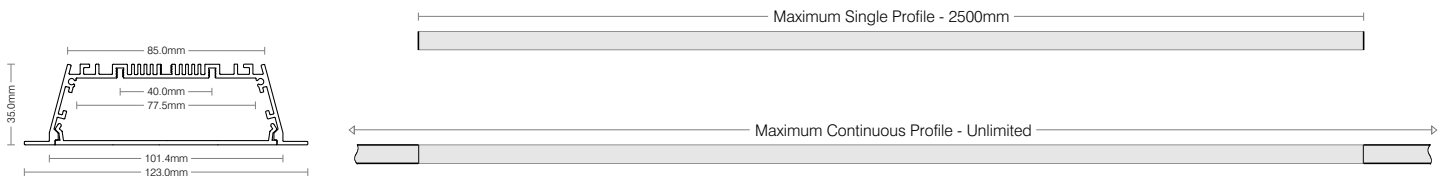

RECESS 125

LED Extrusion Profile

LED Lighting
Fibre Optic Lighting
Lighting Control
Electronic Engineers

RECESS 125

LED Extrusion Profile

Ultra wide and shallow profile for recessed applications.

Recess 125 is a discreet linear extrusion profile suitable for recessed applications into ceilings and wall cavities. Assembled and supplied as multiple ready to install luminaires, Recess 125 provides a seamless linear lighting finish. Available with a range of LED modules, Recess 125 can be applied to low power decorative outlines, task lighting or high output general lighting.

Dimensions

Ordering Codes

QUICK SPEC				OPTIONS				
Profile	Lumen Group	Colour/CCT	Cover/Lens	CRI	Shield	Finish Colour	Integral Control	Mounting
REC125	0800	W30	O	-	-	-	-	-
REC125 Recess 125	0070 70 Lumen 0800 800 Lumen 1600 1600 Lumen 2400 2400 Lumen 3200 3200 Lumen 4400 4400 Lumen 4800 4800 Lumen 8800 8800 Lumen 0300 300 Lumen (RGB) 0600 600 Lumen (RGB) 0900 900 Lumen (RGBW) 1200 1200 Lumen (RGB) 1800 1800 Lumen (RGBW) 3000 3000 Lumen (RGBW) 1400 1400 Lumen (VariWhite) 2800 2800 Lumen (VariWhite)	W24 2400K W27 2700K W30 3000K W40 4000K W57 5700K RGB RGB RGBWxx RGBW WxxWxx VariWhite	O Opal	90 90+CRI 95 95+CRI	S44 Shield 44 S55 Shield 55 S65 Shield 65	WHT White BLK Black CST Custom Colour	ND Non Dimming MD Mains Dimming ANA Analogue DAL DALI DMX DMX PWM PWM WLS Wireless	SFC Surface SUS Suspended ROD Rod Suspended