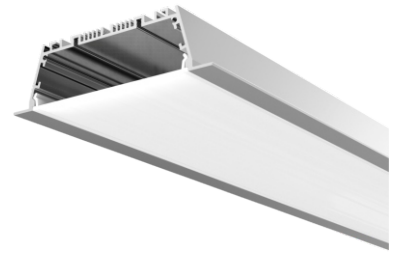

RECESS 125

LED Extrusion Profile

LED Lighting
Fibre Optic Lighting
Lighting Control
Electronic Engineers

RECESS 125

LED Extrusion Profile

Ultra wide and shallow profile for recessed applications.

Recess 125 is a discreet linear extrusion profile suitable for recessed applications into ceilings and wall cavities. Assembled and supplied as multiple ready to install luminaires, Recess 125 provides a seamless linear lighting finish. Available with a range of LED modules, Recess 125 can be applied to low power decorative outlines, task lighting or high output general lighting.

Dimensions

Ordering Codes

QUICK SPEC				OPTIONS				
Profile	Lumen Group	Colour/CCT	Cover/Lens	CRI	Shield	Finish Colour	Integral Control	Mounting
REC125	0800	W30	O	-	-	-	-	-
REC125 Recess 125	0070 70 Lumen 0800 800 Lumen 1600 1600 Lumen 2400 2400 Lumen 3200 3200 Lumen 4400 4400 Lumen 4800 4800 Lumen 8800 8800 Lumen 0300 300 Lumen (RGB) 0600 600 Lumen (RGB) 0900 900 Lumen (RGBW) 1200 1200 Lumen (RGB) 1800 1800 Lumen (RGBW) 3000 3000 Lumen (RGBW) 1400 1400 Lumen (VariWhite) 2800 2800 Lumen (VariWhite)	W24 2400K W27 2700K W30 3000K W40 4000K W57 5700K RGB RGB RGBWxx RGBW WxxWxx VariWhite	O Opal	90 90+CRI 95 95+CRI	S44 Shield 44 S55 Shield 55 S65 Shield 65	WHT White BLK Black CST Custom Colour	ND Non Dimming MD Mains Dimming ANA Analogue DAL DALI DMX DMX PWM PWM WLS Wireless	SFC Surface SUS Suspended ROD Rod Suspended