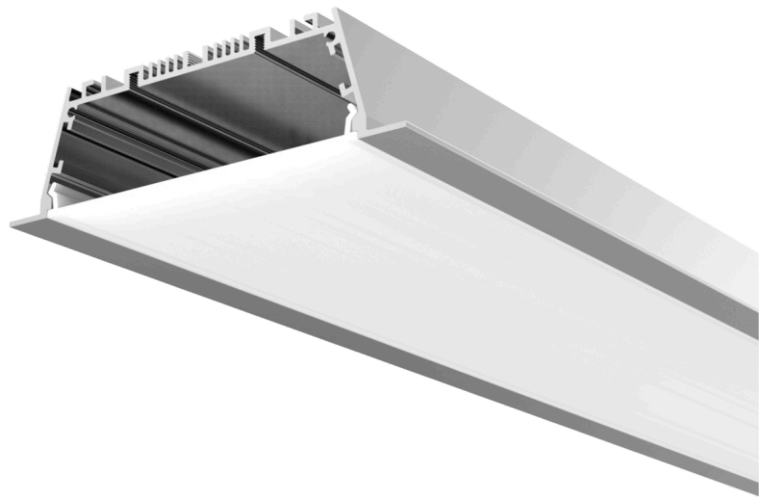

RECESS 125

LED Extrusion Profile

LED Lighting
Fibre Optic Lighting
Lighting Control
Electronic Engineers

RECESS 125

LED Extrusion Profile

Ultra wide and shallow profile for recessed applications.

Recess 125 is a discreet linear extrusion profile suitable for recessed applications into ceilings and wall cavities. Assembled and supplied as multiple ready to install luminaires, Recess 125 provides a seamless linear lighting finish. Available with a range of LED modules, Recess 125 can be applied to low power decorative outlines, task lighting or high output general lighting.

Dimensions

Ordering Codes

QUICK SPEC				OPTIONS				
Profile	Lumen Group	Colour/CCT	Cover/Lens	CRI	Shield	Finish Colour	Integral Control	Mounting
REC125	0800	W30	O	-	-	-	-	-
REC125 Recess 125	0070 70 Lumen 0800 800 Lumen 1600 1600 Lumen 2400 2400 Lumen 3200 3200 Lumen 4400 4400 Lumen 4800 4800 Lumen 8800 8800 Lumen 0300 300 Lumen (RGB) 0600 600 Lumen (RGB) 0900 900 Lumen (RGBW) 1200 1200 Lumen (RGB) 1800 1800 Lumen (RGBW) 3000 3000 Lumen (RGBW) 1400 1400 Lumen (VariWhite) 2800 2800 Lumen (VariWhite)	W24 2400K W27 2700K W30 3000K W40 4000K W57 5700K RGB RGB RGBWxx RGBW WxxWxx VariWhite	O Opal	90 90+CRI 95 95+CRI	S44 Shield 44 S55 Shield 55 S65 Shield 65	WHT White BLK Black CST Custom Colour	ND Non Dimming MD Mains Dimming ANA Analogue DAL DALI DMX DMX PWM PWM WLS Wireless	SFC Surface SUS Suspended ROD Rod Suspended