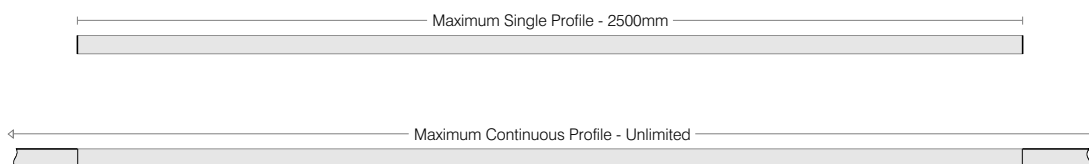

## LED Extrusion Profile

### A compact profile for suspended applications.

Round 20 is a compact and economical profile suitable for suspended applications. Round 20 is equipped with a curved diffuser, together forming a rod shaped lighting system. Available with clear, frosted and opal diffusers, Round 20 is well suited to task lighting and decorative linear lighting. Round 20 can be combined with many of the available Digilin LED modules, providing an ultra versatile LED lighting system.

### Dimensions