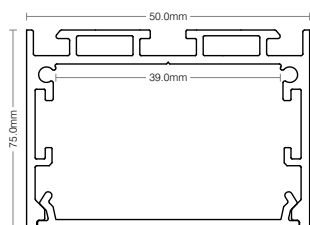

## LED Extrusion Profile

### Compact & robust profile for small linear applications

Slim 50 is a stylish linear extrusion profile suitable for surface mounted and suspended applications. Available with factory mitred corners and tee sections, plus various options for mounting hardware, the Slim 50 is designed for easy installation.

### Dimensions