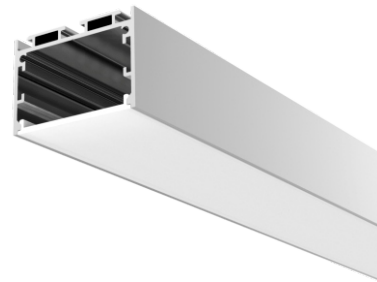

# SLIM 50

LED Extrusion Profile

LED Lighting  
Fibre Optic Lighting  
Lighting Control  
Electronic Engineers

# SLIM 50

### Compact & robust profile for small linear applications

Slim 50 is a stylish linear extrusion profile suitable for surface mounted and suspended applications. Available with factory mitred corners and tee sections, plus various options for mounting hardware, the Slim 50 is designed for easy installation.