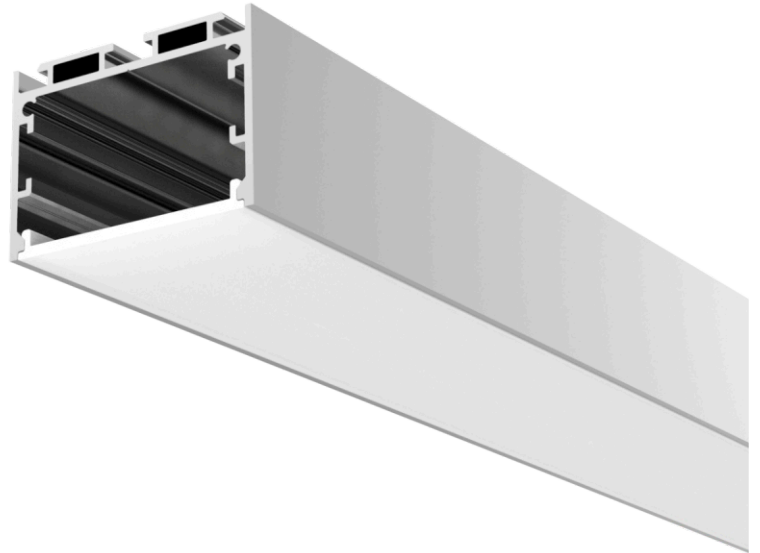

# SLIM 50

LED Extrusion Profile

LED Lighting  
Fibre Optic Lighting  
Lighting Control  
Electronic Engineers

# SLIM 50

## LED Extrusion Profile

### Compact & robust profile for small linear applications

Slim 50 is a stylish linear extrusion profile suitable for surface mounted and suspended applications. Available with factory mitred corners and tee sections, plus various options for mounting hardware, the Slim 50 is designed for easy installation.