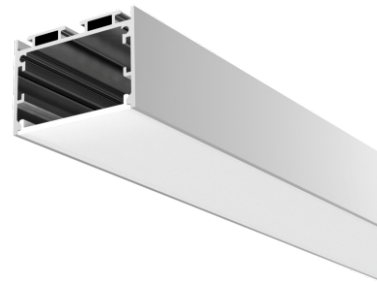

# SLIM 50

LED Extrusion Profile

LED Lighting  
Fibre Optic Lighting  
Lighting Control  
Electronic Engineers

# SLIM 50

### Compact & robust profile for small linear applications

Slim 50 is a stylish linear extrusion profile suitable for surface mounted and suspended applications. Available with factory mitred corners and tee sections, plus various options for mounting hardware, the Slim 50 is designed for easy installation.