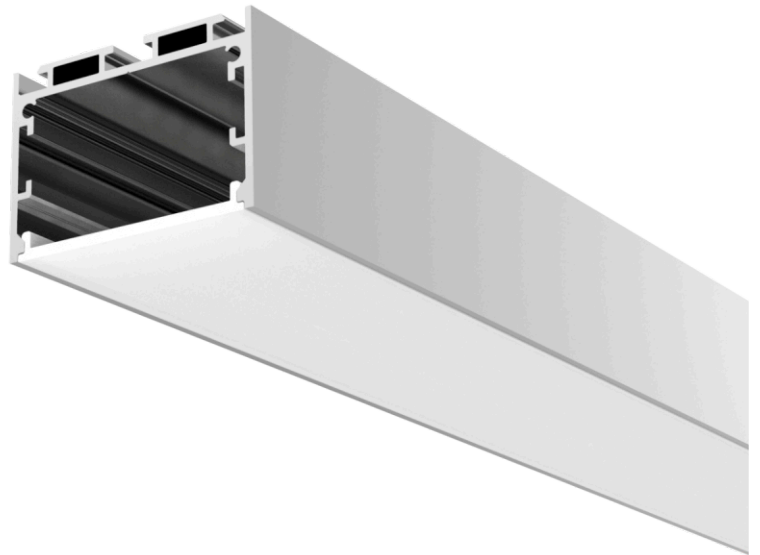

# SLIM 50

LED Extrusion Profile

LED Lighting  
Fibre Optic Lighting  
Lighting Control  
Electronic Engineers

# SLIM 50

## LED Extrusion Profile

### Compact & robust profile for small linear applications

Slim 50 is a stylish linear extrusion profile suitable for surface mounted and suspended applications. Available with factory mitred corners and tee sections, plus various options for mounting hardware, the Slim 50 is designed for easy installation.