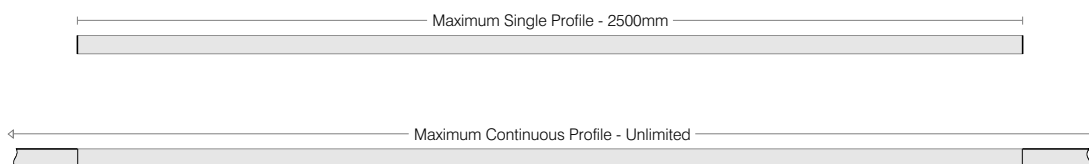

## LED Extrusion Profile

### Compact & robust profile for small linear applications

Slim 50 is a stylish linear extrusion profile suitable for surface mounted and suspended applications. Available with factory mitred corners and tee sections, plus various options for mounting hardware, the Slim 50 is designed for easy installation.

### Dimensions