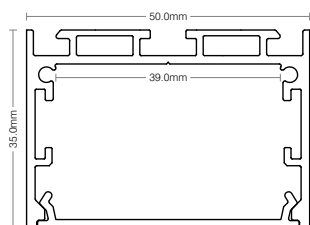

## LED Extrusion Profile

### Compact & robust profile for small linear applications

Slim 50 is a stylish linear extrusion profile suitable for surface mounted and suspended applications. Available with factory mitred corners and tee sections, plus various options for mounting hardware, the Slim 50 is designed for easy installation.

### Dimensions