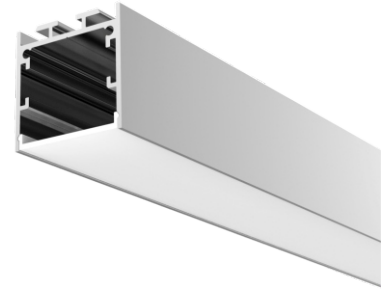

SURFACE 35

LED Extrusion Profile

LED Lighting
Fibre Optic Lighting
Lighting Control
Electronic Engineers

SURFACE 35

LED Extrusion Profile

Compact & robust profile for small linear applications

Surface 35 is a stylish linear extrusion profile suitable for surface mounted and suspended applications. Available with factory mitred corners and tee sections, plus various options for mounting hardware, the Surface 35 is designed for easy installation.

Dimensions

Ordering Codes

QUICK SPEC				OPTIONS				
Profile	Lumen Group	Colour/CCT	Cover/Lens	CRI	Shield	Finish Colour	Integral Control	Mounting
SFC035	0800	W30	O	-	-	-	-	-
SFC035 Surface 35	0070 70 Lumen	W24 2400K	O Opal	- Default	- Default (nil)	- Default (raw)	- Default (nil)	- Default
	0800 800 Lumen	W27 2700K	F Frost	90 90+CRI	S44 Shield 44	WHT White	ND Non Dimming	SFC Surface
	1600 1600 Lumen	W30 3000K	C Clear	95 95+CRI	S55 Shield 55	BLK Black	MD Mains Dimming	SUS Suspended
	2400 2400 Lumen	W40 4000K			S65 Shield 65	CST Custom Colour	ANA Analogue	ROD Rod Suspended
	3200 3200 Lumen	W57 5700K					DAL DALI	
	4400 4400 Lumen	RGB RGB					DMX DMX	
	4800 4800 Lumen	RGBWxx RGBW					PWM PWM	
	8800 8800 Lumen	WxxWxx VariWhite					WLS Wireless	
	0300 300 Lumen (RGB)							
	0600 600 Lumen (RGB)							
	0900 900 Lumen (RGBW)							
	1200 1200 Lumen (RGB)							
	1800 1800 Lumen (RGBW)							
	3000 3000 Lumen (RGBW)							
	1400 1400 Lumen (VariWhite)							
	2800 2800 Lumen (VariWhite)							