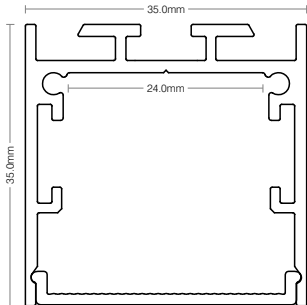

SURFACE 35

LED Extrusion Profile

LED Lighting
Fibre Optic Lighting
Lighting Control
Electronic Engineers

SURFACE 35

LED Extrusion Profile

Compact & robust profile for small linear applications

Surface 35 is a stylish linear extrusion profile suitable for surface mounted and suspended applications. Available with factory mitred corners and tee sections, plus various options for mounting hardware, the Surface 35 is designed for easy installation.

Dimensions

Ordering Codes

QUICK SPEC				OPTIONS				
Profile	Lumen Group	Colour/CCT	Cover/Lens	CRI	Shield	Finish Colour	Integral Control	Mounting
SFC035	0800	W30	O	-	-	-	-	-
SFC035 Surface 35	0070 70 Lumen	W24 2400K	O Opal	- Default	- Default (nil)	- Default (raw)	- Default (nil)	- Default
	0800 800 Lumen	W27 2700K	F Frost	90 90+CRI	S44 Shield 44	WHT White	ND Non Dimming	SFC Surface
	1600 1600 Lumen	W30 3000K	C Clear	95 95+CRI	S55 Shield 55	BLK Black	MD Mains Dimming	SUS Suspended
	2400 2400 Lumen	W40 4000K			S65 Shield 65	CST Custom Colour	ANA Analogue	ROD Rod Suspended
	3200 3200 Lumen	W57 5700K					DAL DALI	
	4400 4400 Lumen	RGB RGB					DMX DMX	
	4800 4800 Lumen	RGBWxx RGBW					PWM PWM	
	8800 8800 Lumen	WxxWxx VariWhite					WLS Wireless	
	0300 300 Lumen (RGB)							
	0600 600 Lumen (RGB)							
	0900 900 Lumen (RGBW)							
	1200 1200 Lumen (RGB)							
	1800 1800 Lumen (RGBW)							
	3000 3000 Lumen (RGBW)							
	1400 1400 Lumen (VariWhite)							
	2800 2800 Lumen (VariWhite)							