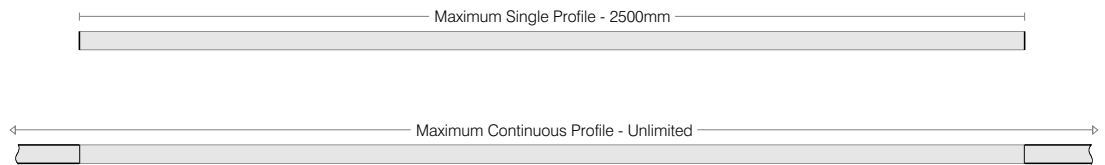

Dimensions