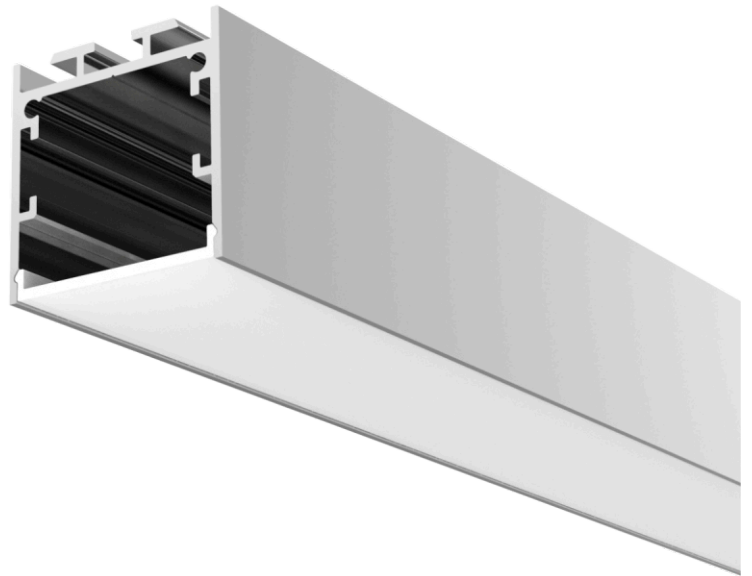

SURFACE 35

LED Extrusion Profile

LED Lighting
Fibre Optic Lighting
Lighting Control
Electronic Engineers

SURFACE 35

LED Extrusion Profile

Compact & robust profile for small linear applications

Surface 35 is a stylish linear extrusion profile suitable for surface mounted and suspended applications. Available with factory mitred corners and tee sections, plus various options for mounting hardware, the Surface 35 is designed for easy installation.

Dimensions

Ordering Codes

QUICK SPEC				OPTIONS				
Profile	Lumen Group	Colour/CCT	Cover/Lens	CRI	Shield	Finish Colour	Integral Control	Mounting
SFC035	0800	W30	O	-	-	-	-	-
SFC035 Surface 35	0070 70 Lumen	W24 2400K	O Opal	- Default	- Default (nil)	- Default (raw)	- Default (nil)	- Default
	0800 800 Lumen	W27 2700K	F Frost	90 90+CRI	S44 Shield 44	WHT White	ND Non Dimming	SFC Surface
	1600 1600 Lumen	W30 3000K	C Clear	95 95+CRI	S55 Shield 55	BLK Black	MD Mains Dimming	SUS Suspended
	2400 2400 Lumen	W40 4000K			S65 Shield 65	CST Custom Colour	ANA Analogue	ROD Rod Suspended
	3200 3200 Lumen	W57 5700K					DAL DALI	
	4400 4400 Lumen	RGB RGB					DMX DMX	
	4800 4800 Lumen	RGBWxx RGBW					PWM PWM	
	8800 8800 Lumen	WxxWxx VariWhite					WLS Wireless	
	0300 300 Lumen (RGB)							
	0600 600 Lumen (RGB)							
	0900 900 Lumen (RGBW)							
	1200 1200 Lumen (RGB)							
	1800 1800 Lumen (RGBW)							
	3000 3000 Lumen (RGBW)							
	1400 1400 Lumen (VariWhite)							
	2800 2800 Lumen (VariWhite)							