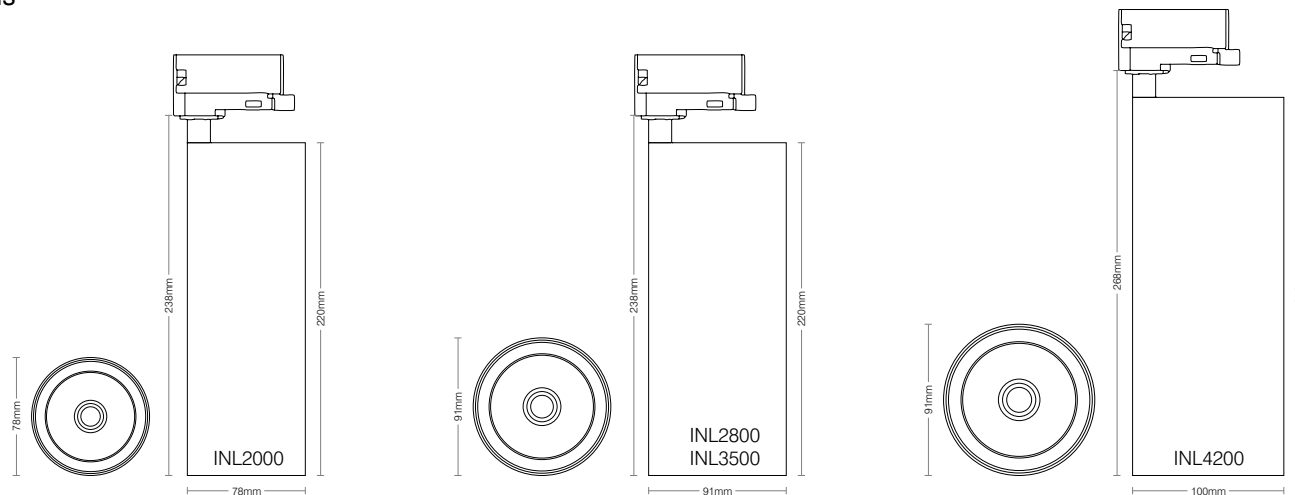

INTRALINE

LED Tracklight
1900 - 4200 Lumens

LED Lighting
Fibre Optic Lighting
Lighting Control
Electronic Engineers

INTRALINE

LED Tracklight
1900 - 4200 Lumens

Stylish tracklight with integral driver

The Digilin Intraline series is a premium compact LED tracklight with integral driver. The recessed COB LED and precision optics produce excellent light output with reduced glare.

With 90 degree tilt and 355 degree pan, the Intraline is perfect for commercial display, retail and residential applications.

Specifications

Version	IntraLine 2000			IntraLine 2800			IntraLine 3500			IntraLine 4200		
	Warm	Neutral	Cool	Warm	Neutral	Cool	Warm	Neutral	Cool	Warm	Neutral	Cool
Colours	Warm	Neutral	Cool	Warm	Neutral	Cool	Warm	Neutral	Cool	Warm	Neutral	Cool
Colour Temperature	3000K	4000K	5000K	3000K	4000K	5000K	3000K	4000K	5000K	3000K	4000K	5000K
Luminaire Lumens @ 64°/60°	1900	1960	2000	2650	2740	2800	3350	3450	3520	4000	4120	4200
Power	20w			28w			35w			42w		
Dimming Options	Mains Dimming, DALI Dimming											
Beam Options	25°, 35°, 45°											
Typical CRI	> 80 (90/95)											
MacAdams Ellipse	3 SDCM/MacAdam Steps											
Performance	70% Lumen Maintenance @ >50,000 Hours (L70)											
Power Factor	> 0.9											
Construction Material	Cast aluminium frame & heatsink											
Finish Colour	White, Black											
IP Rating	IP20											
Mounting	3 Circuit Track Mount											

Dimensions

Ordering Codes

QUICK SPEC				OPTIONS										
INL	-	2800	-	W30	-	35	-	-	-	-	-			
Family		Version		Colour/CCT		Beam Angle		Finish Colour		CRI		Mounting		Control
INL IntraLine Tracklight		2000 2000 Lumen		W30 3000K		25 25 Degree		Default (White)		Default (80+)		Default (Track)		Default (Mains)
		2800 2800 Lumen		W40 4000K		35 35 Degree		WHT White		90 90+CRI		SFD Surface (Direct)		MD Mains Dimming
		3500 3500 Lumen		W50 5000K		45 45 Degree		BLK Black		95 95+CRI		SFR Surface (Recess)		DALI DALI Dimming
		4200 4200 Lumen												