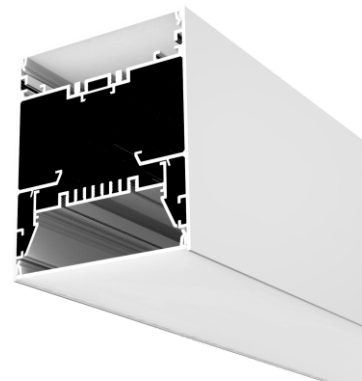

# UPDOWN 100

LED Extrusion Profile

LED Lighting  
Fibre Optic Lighting  
Lighting Control  
Electronic Engineers

## LED Extrusion Profile

### A deep & wide profile with upward and downward illumination

Updown 100 is a stylish linear extrusion profile suitable for suspended applications. The downward lighting channel can accommodate high power LED modules, while the upper lighting channel houses decorative and colourmixing LED modules. Available with screwless end caps for a refined finish.