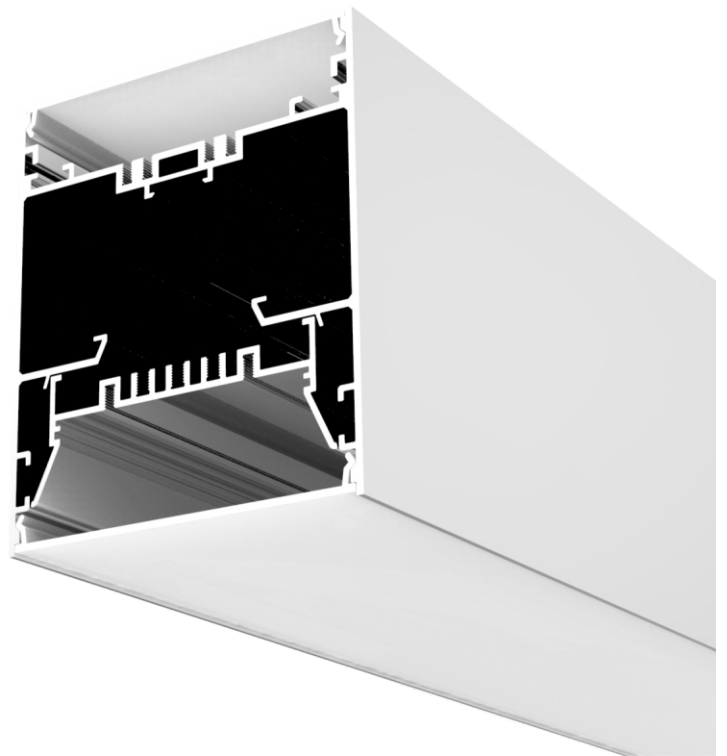

# UPDOWN 100

LED Extrusion Profile

LED Lighting  
Fibre Optic Lighting  
Lighting Control  
Electronic Engineers

## LED Extrusion Profile

### A deep & wide profile with upward and downward illumination

Updown 100 is a stylish linear extrusion profile suitable for suspended applications. The downward lighting channel can accommodate high power LED modules, while the upper lighting channel houses decorative and colourmixing LED modules. Available with screwless end caps for a refined finish.