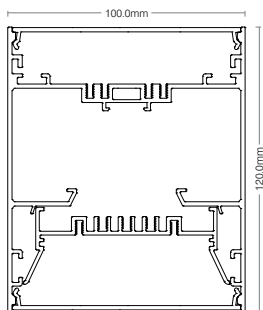

## LED Extrusion Profile

### A deep & wide profile with upward and downward illumination

Updown 100 is a stylish linear extrusion profile suitable for suspended applications. The downward lighting channel can accommodate high power LED modules, while the upper lighting channel houses decorative and colourmixing LED modules. Available with screwless end caps for a refined finish.

### Dimensions