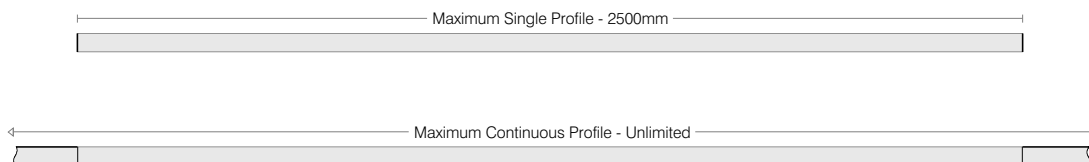

Dimensions