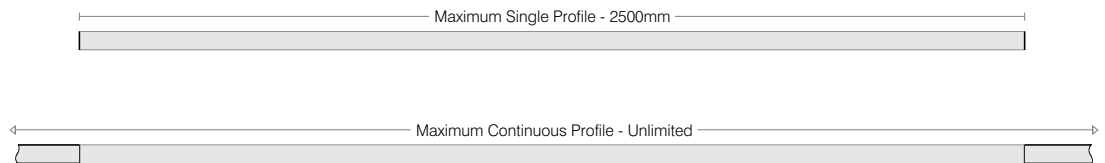

Dimensions