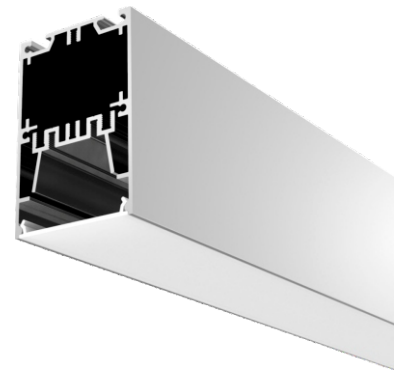

SURFACE 50

LED Extrusion Profile

LED Lighting
Fibre Optic Lighting
Lighting Control
Electronic Engineers

SURFACE 50

LED Extrusion Profile

A large aluminium extrusion for surface mounted applications.

Surface 50 is a stylish linear extrusion profile suitable for surface mounted and suspended applications. Available with factory mitred corners and tee sections, plus various options for mounting hardware, Surface 50 is designed for easy installation. Available with a range of LED modules, Surface 50 can be applied to low power decorative outlines, task lighting or high output general lighting.

Dimensions

Ordering Codes

| QUICK SPEC | | | | OPTIONS | | | | |
|------------|-----------------------------|------------------|------------|-----------|---------------|-------------------|------------------|-------------------|
| Profile | Lumen Group | Colour/CCT | Cover/Lens | CRI | Shield | Finish Colour | Integral Control | Mounting |
| SFC050 | 0800 | W30 | O | - | - | - | - | - |
| Surface 50 | 0070 70 Lumen | W24 2400K | O Opal | 90 90+CRI | S44 Shield 44 | WHT White | ND Non Dimming | SFC Surface |
| | 0800 800 Lumen | W27 2700K | | 95 95+CRI | S65 Shield 65 | BLK Black | MD Mains Dimming | SUS Suspended |
| | 1600 1600 Lumen | W30 3000K | | | | CST Custom Colour | ANA Analogue | ROD Rod Suspended |
| | 2400 2400 Lumen | W40 4000K | | | | | DAL DALI | |
| | 3200 3200 Lumen | W57 5700K | | | | | DMX DMX | |
| | 4400 4400 Lumen | RGB RGB | | | | | PWM PWM | |
| | 4800 4800 Lumen | RGBWxx RGBW | | | | | WLS Wireless | |
| | 8800 8800 Lumen | WxxWxx VariWhite | | | | | | |
| | 0300 300 Lumen (RGB) | | | | | | | |
| | 0600 600 Lumen (RGB) | | | | | | | |
| | 0900 900 Lumen (RGBW) | | | | | | | |
| | 1200 1200 Lumen (RGB) | | | | | | | |
| | 1800 1800 Lumen (RGBW) | | | | | | | |
| | 3000 3000 Lumen (RGBW) | | | | | | | |
| | 1400 1400 Lumen (VariWhite) | | | | | | | |
| | 2800 2800 Lumen (VariWhite) | | | | | | | |