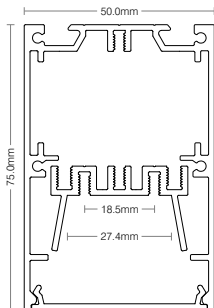

SURFACE 50

LED Extrusion Profile

LED Lighting
Fibre Optic Lighting
Lighting Control
Electronic Engineers

SURFACE 50

LED Extrusion Profile

A large aluminium extrusion for surface mounted applications.

Surface 50 is a stylish linear extrusion profile suitable for surface mounted and suspended applications. Available with factory mitred corners and tee sections, plus various options for mounting hardware, Surface 50 is designed for easy installation. Available with a range of LED modules, Surface 50 can be applied to low power decorative outlines, task lighting or high output general lighting.

Dimensions

Ordering Codes

| QUICK SPEC | | | | OPTIONS | | | | |
|------------|-----------------------------|------------------|------------|-----------|---------------|-------------------|------------------|-------------------|
| Profile | Lumen Group | Colour/CCT | Cover/Lens | CRI | Shield | Finish Colour | Integral Control | Mounting |
| SFC050 | 0800 | W30 | O | - | - | - | - | - |
| Surface 50 | 0070 70 Lumen | W24 2400K | O Opal | 90 90+CRI | S44 Shield 44 | WHT White | ND Non Dimming | SFC Surface |
| | 0800 800 Lumen | W27 2700K | | 95 95+CRI | S65 Shield 65 | BLK Black | MD Mains Dimming | SUS Suspended |
| | 1600 1600 Lumen | W30 3000K | | | | CST Custom Colour | ANA Analogue | ROD Rod Suspended |
| | 2400 2400 Lumen | W40 4000K | | | | | DAL DALI | |
| | 3200 3200 Lumen | W57 5700K | | | | | DMX DMX | |
| | 4400 4400 Lumen | RGB RGB | | | | | PWM PWM | |
| | 4800 4800 Lumen | RGBWxx RGBW | | | | | WLS Wireless | |
| | 8800 8800 Lumen | WxxWxx VariWhite | | | | | | |
| | 0300 300 Lumen (RGB) | | | | | | | |
| | 0600 600 Lumen (RGB) | | | | | | | |
| | 0900 900 Lumen (RGBW) | | | | | | | |
| | 1200 1200 Lumen (RGB) | | | | | | | |
| | 1800 1800 Lumen (RGBW) | | | | | | | |
| | 3000 3000 Lumen (RGBW) | | | | | | | |
| | 1400 1400 Lumen (VariWhite) | | | | | | | |
| | 2800 2800 Lumen (VariWhite) | | | | | | | |