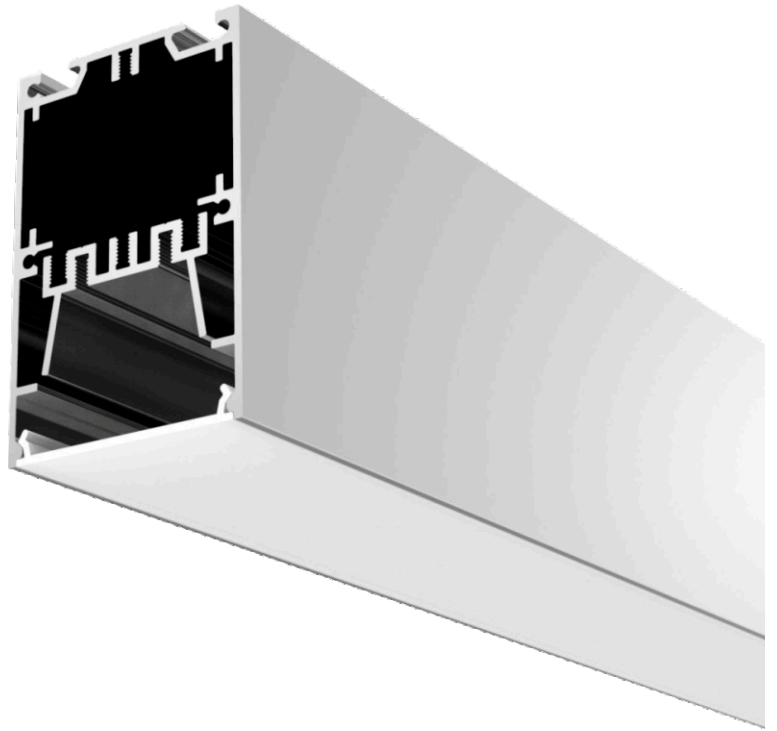

SURFACE 50

LED Extrusion Profile

LED Lighting
Fibre Optic Lighting
Lighting Control
Electronic Engineers

SURFACE 50

LED Extrusion Profile

A large aluminium extrusion for surface mounted applications.

Surface 50 is a stylish linear extrusion profile suitable for surface mounted and suspended applications. Available with factory mitred corners and tee sections, plus various options for mounting hardware, Surface 50 is designed for easy installation. Available with a range of LED modules, Surface 50 can be applied to low power decorative outlines, task lighting or high output general lighting.

Dimensions

Ordering Codes

| QUICK SPEC | | | | OPTIONS | | | | |
|------------|-----------------------------|------------------|------------|-----------|---------------|-------------------|------------------|-------------------|
| Profile | Lumen Group | Colour/CCT | Cover/Lens | CRI | Shield | Finish Colour | Integral Control | Mounting |
| SFC050 | 0800 | W30 | O | - | - | - | - | - |
| Surface 50 | 0070 70 Lumen | W24 2400K | O Opal | 90 90+CRI | S44 Shield 44 | WHT White | ND Non Dimming | SFC Surface |
| | 0800 800 Lumen | W27 2700K | | 95 95+CRI | S65 Shield 65 | BLK Black | MD Mains Dimming | SUS Suspended |
| | 1600 1600 Lumen | W30 3000K | | | | CST Custom Colour | ANA Analogue | ROD Rod Suspended |
| | 2400 2400 Lumen | W40 4000K | | | | | DAL DALI | |
| | 3200 3200 Lumen | W57 5700K | | | | | DMX DMX | |
| | 4400 4400 Lumen | RGB RGB | | | | | PWM PWM | |
| | 4800 4800 Lumen | RGBWxx RGBW | | | | | WLS Wireless | |
| | 8800 8800 Lumen | WxxWxx VariWhite | | | | | | |
| | 0300 300 Lumen (RGB) | | | | | | | |
| | 0600 600 Lumen (RGB) | | | | | | | |
| | 0900 900 Lumen (RGBW) | | | | | | | |
| | 1200 1200 Lumen (RGB) | | | | | | | |
| | 1800 1800 Lumen (RGBW) | | | | | | | |
| | 3000 3000 Lumen (RGBW) | | | | | | | |
| | 1400 1400 Lumen (VariWhite) | | | | | | | |
| | 2800 2800 Lumen (VariWhite) | | | | | | | |