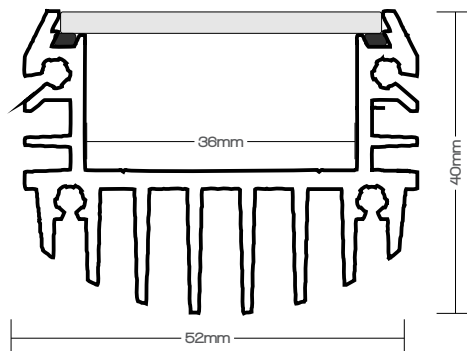

Fortitude enables high output from a small form factor. Supplied with integral driver or custom cable lengths for remote driver installation.

SPECIFICATIONS

Colours	3000K	4000K		5000K	
Typical CRI	85	75	85	75	85
Lumens 600mm	2030	2310	2030	2460	2030
Lumens 1200mm	4060	4620	4060	4920	4060
Led Spacing	21.6mm				
Beam Option	10°, 13°, 30°, 47°, 66°, 72°, 40° x 13°				
Performance	70% Lumen maintenance @ 50,000 Hrs (L70)				

Version	600mm	1200mm
Connected Load	29W	55W
Weight	3.6kg	6.25kg
IP Rating	IP65	
Material and Finish	Housing - Extruded Aluminium Body, Window - Toughened Glass	
Power Supply	220-240V ± 10% 50/60Hz	
Dimming	DALI	
Power Factor	≥ 0.95	

DIMENSIONS

ORDERING CODES