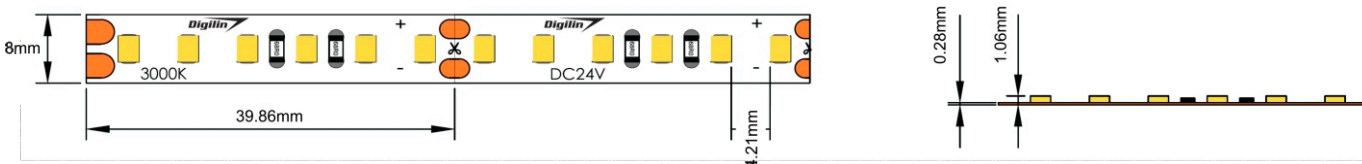

MPF 16

High Output LED Strip
1600 Lumens Per Metre

MPF 16

High Output LED Strip
1600 Lumens Per Metre

A flexible LED strip with extremely high light output.

This super high performance strip is the brightest of its kind. With extremely close LED spacing, dot free illumination is easy to achieve with opal and even frosted covers.

When combined with our extrusions, this strip can deliver massive light outputs from very compact fixtures.

SPECIFICATIONS

Colours	Warm White	Neutral White
Wavelength/Colour Temp	3000K	4000K
CRI	80 (95 by Special Order)	
Lumens per Metre	1600	1600
LED Spacing	4.21mm	
Cut Off Length	39.86mm	
Reel Length	10000mm	
Beam Angle	120°	
Performance	70% Lumen Maintenance @ 50,000 Hours (L70)	
Voltage	22VDC	
Current	720mA/mtr	
Power	16w/mtr	

AVAILABLE EXTRUSIONS

DIMENSIONS

ORDERING CODES