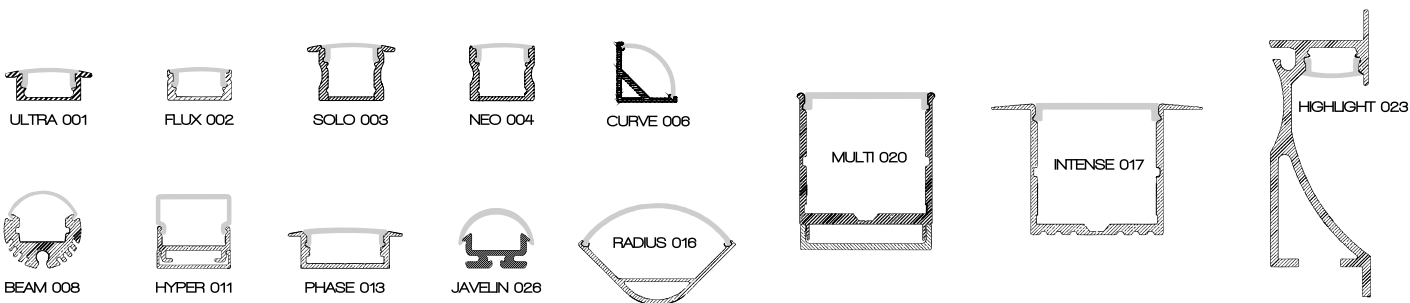

MPF 16

High Output LED Strip
1600 Lumens Per Metre

MPF 16

High Output LED Strip
1600 Lumens Per Metre

A flexible LED strip with extremely high light output.

This super high performance strip is the brightest of its kind. With extremely close LED spacing, dot free illumination is easy to achieve with opal and even frosted covers.

When combined with our extrusions, this strip can deliver massive light outputs from very compact fixtures.

SPECIFICATIONS

Colours	Warm White	Neutral White
Wavelength/Colour Temp	3000K	4000K
CRI	80 (95 by Special Order)	
Lumens per Metre	1600	1600
LED Spacing	4.21mm	
Cut Off Length	39.86mm	
Reel Length	10000mm	
Beam Angle	120°	
Performance	70% Lumen Maintenance @ 50,000 Hours (L70)	
Voltage	22VDC	
Current	720mA/mtr	
Power	16w/mtr	

AVAILABLE EXTRUSIONS

DIMENSIONS

ORDERING CODES