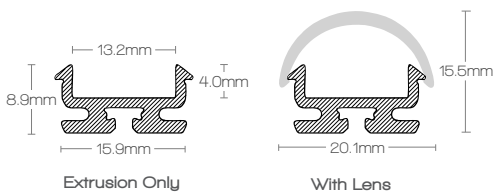

DIMENSIONS

1800 950 888

37 Oxford St Bulimba, QLD 4171

1800 982 005

www.digilin.com.au

DIGILIN

Manufactured In Australia for over 35 years