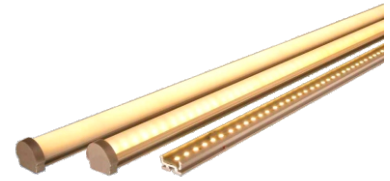

MISSION LED

High Output LED Strip
2498 Lumens Per Metre

MISSION LED

Hi Output LED Strip

2498 Lumens Per Metre

DIGILIN

Super high output, fully featured with heatsink and multiple lens options

Over 2000 lumens per metre from this compact linear LED system. Tight LED spacing allows spot free illumination in extrusions with opal diffusers.

A multi-purpose LED strip system suitable for use in coffers, bulkheads, signs, building lineation or for task lighting.

SPECIFICATIONS

Colours	Warm White	Warm White	Neutral White	Cool White
Colour Temp	2800K	3000K	4000K	5000K
Lumens per Metre	2348	2402	2451	2498
Typical CRI	80 (95 by special order)			
LED Spacing	4.21mm			
Cut Off Length	40mm			
Beam Angle	120°			
Performance	70% Lumen Maintenance @ 50,000 Hours (L70)			
Voltage	24VDC			
Current	1000 mA per metre			
Power	24w per metre			
IP Rating	IP40, (Shield IP44, IP54, IP65 Available)			
Installation	Assembled to length, mounting clips included			
Connection	Factory fitted connectors included			

EXTRUSION

Covers & Lenses	Nil	Clear	Frosted	Opal	Frosted 15°	Frosted 30°	Frosted 60°	Frosted 90°
LOR	100%	94%	89%	61%	88%	88%	88%	94%
Max Length	2000mm Single Piece (Unlimited Total Run Length)							
Material & Finish	Extruded Aluminium							