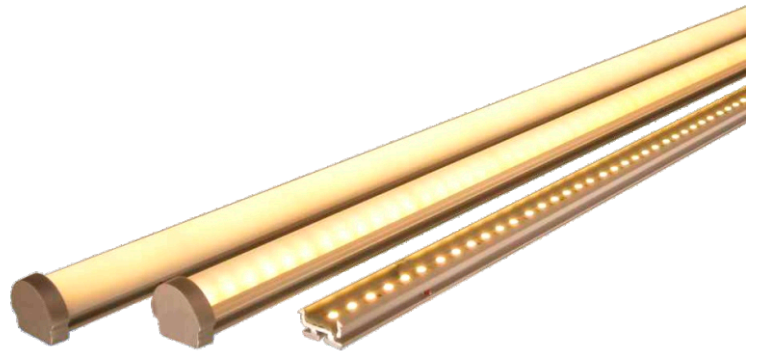

MISSION LED

High Output LED Strip
2498 Lumens Per Metre

MISSION LED

Hi Output LED Strip

2498 Lumens Per Metre

DIGILIN

Super high output, fully featured with heatsink and multiple lens options

Over 2000 lumens per metre from this compact linear LED system. Tight LED spacing allows spot free illumination in extrusions with opal diffusers.

A multi-purpose LED strip system suitable for use in coffers, bulkheads, signs, building lineation or for task lighting.

SPECIFICATIONS

Colours	Warm White	Warm White	Neutral White	Cool White
Colour Temp	2800K	3000K	4000K	5000K
Lumens per Metre	2348	2402	2451	2498
Typical CRI	80 (95 by special order)			
LED Spacing	4.21mm			
Cut Off Length	40mm			
Beam Angle	120°			
Performance	70% Lumen Maintenance @ 50,000 Hours (L70)			
Voltage	24VDC			
Current	1000 mA per metre			
Power	24w per metre			
IP Rating	IP40, (Shield IP44, IP54, IP65 Available)			
Installation	Assembled to length, mounting clips included			
Connection	Factory fitted connectors included			

EXTRUSION

Covers & Lenses	Nil	Clear	Frosted	Opal	Frosted 15°	Frosted 30°	Frosted 60°	Frosted 90°
LOR	100%	94%	89%	61%	88%	88%	88%	94%
Max Length	2000mm Single Piece (Unlimited Total Run Length)							
Material & Finish	Extruded Aluminium							