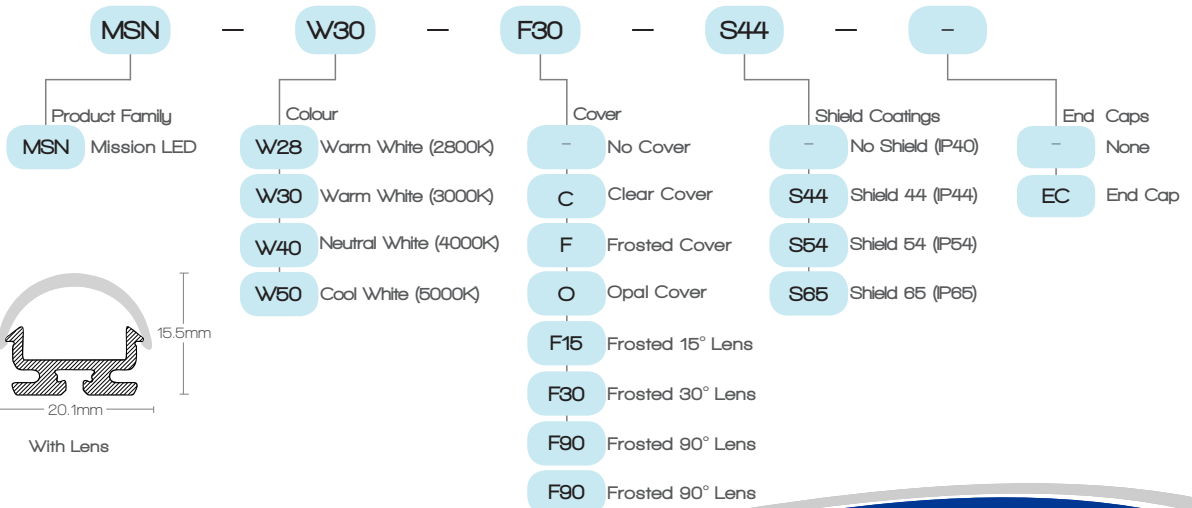

ORDERING CODES