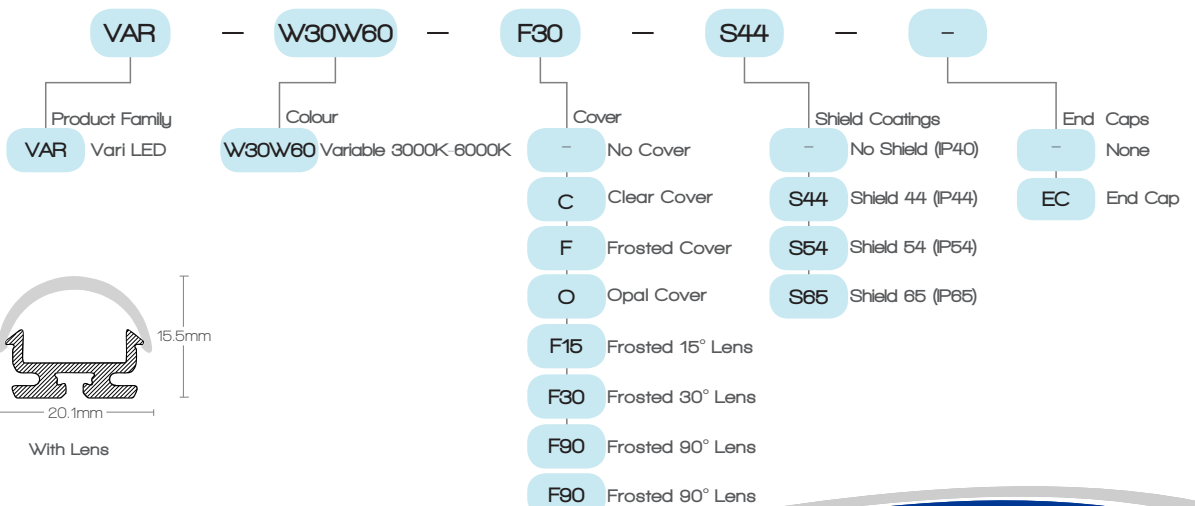

# VARI LED

Tuneable White LED Strip  
1400 Lumens Per Metre

DIGILIN

## Full range of white options from one linear source

Tune your white from warm to cool, this LED strip system uses pioneering technology to enable selection of preferred colour temperatures with smooth transitions from 3000K to 6000K

## SPECIFICATIONS

Colours	Warm White	Warm White	Neutral White	Neutral White	Neutral White	Cool White	Cool White
Wavelength/Colour Temp	3000K	3500K	4000K	4500K	5000K	5500K	6000K
Lumens per Metre	1506	1528	1550	1572	1594	1616	1638
Typical CRI	80						
LED Spacing	16.64 WW - WW						
Cut Off Length	100mm						
Beam Angle	120°						
Performance	70% Lumen Maintenance @ 50,000 Hours (L70)						
Voltage	24VDC						
Current	600 mA per metre						
Power	14.4w per metre						
IP Rating	IP40, (Shield IP44, IP54, IP65 Available)						
Installation	Assembled to length, mounting clips included						
Connection	Factory fitted connectors included						

## DIMENSIONS