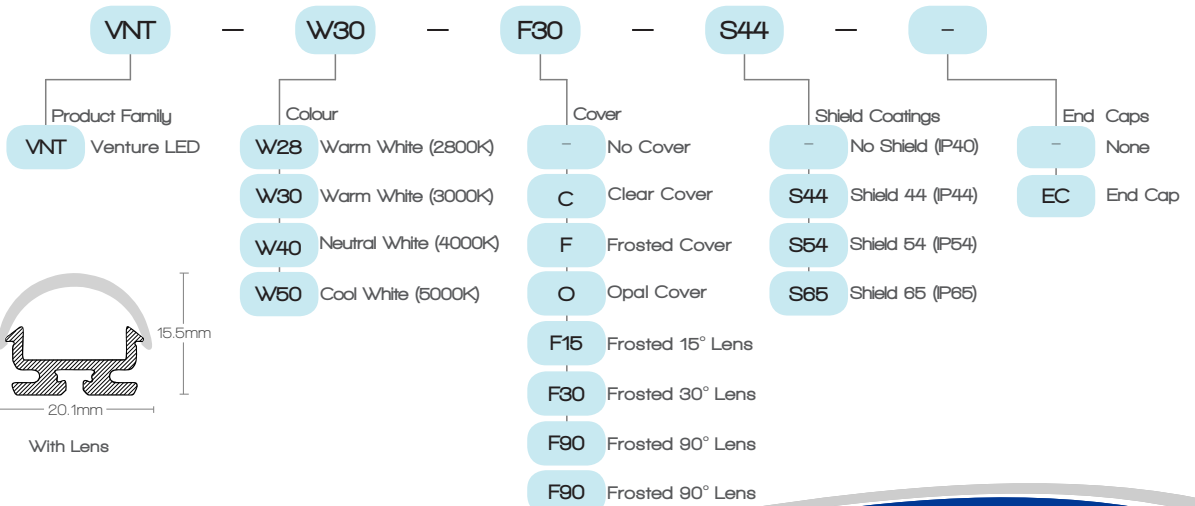

VENTURE LED

Dot Free LED Strip
1674 Lumens Per Metre

VENTURE LED

Dot Free LED Strip

1674 Lumens Per Metre

Compact & Dot Free LED strip for general purpose use

1674 lumens per metre from this compact linear LED system. Tight LED spacing allows dot free illumination in extrusions with opal diffusers.

A multi-purpose LED strip system suitable for use in coffers, bulkheads, signs, building lineation or for task lighting.

SPECIFICATIONS

Colours	Warm White	Warm White	Neutral White	Cool White
Colour Temp	2800K	3000K	4000K	5000K
Lumens per Metre	1572	1609	1642	1674
Typical CRI	80 (95 by special order)			
LED Spacing	4.21mm			
Cut Off Length	40mm			
Beam Angle	120°			
Performance	70% Lumen Maintenance @ 50,000 Hours (L70)			
Voltage	22VDC			
Current	720 mA per metre			
Power	16w per metre			
IP Rating	IP40, (Shield IP44, IP54, IP65 Available)			
Installation	Assembled to length, mounting clips included			
Connection	Factory fitted connectors included			

EXTRUSION

Covers & Lenses	Nil	Clear	Frosted	Opal	Frosted 15°	Frosted 30°	Frosted 60°	Frosted 90°
LOR	100%	94%	89%	61%	88%	88%	88%	94%
Max Length	2000mm Single Piece (Unlimited Total Run Length)							
Material & Finish	Extruded Aluminium							

ORDERING CODES

DIMENSIONS