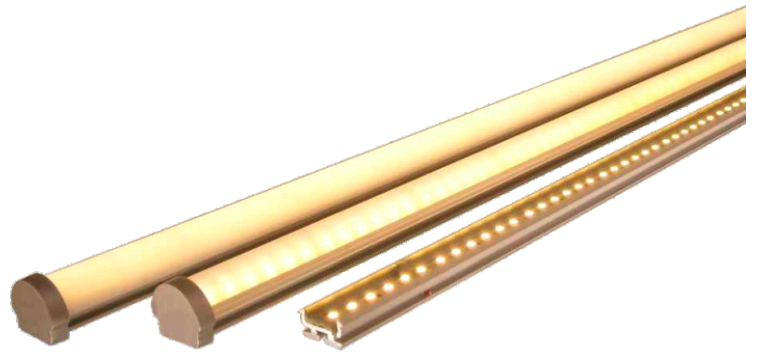

VENTURE LED

Dot Free LED Strip
1674 Lumens Per Metre

VENTURE LED

Dot Free LED Strip

1674 Lumens Per Metre

Compact & Dot Free LED strip for general purpose use

1674 lumens per metre from this compact linear LED system. Tight LED spacing allows dot free illumination in extrusions with opal diffusers.

A multi-purpose LED strip system suitable for use in coffers, bulkheads, signs, building lineation or for task lighting.

SPECIFICATIONS

Colours	Warm White	Warm White	Neutral White	Cool White
Colour Temp	2800K	3000K	4000K	5000K
Lumens per Metre	1572	1609	1642	1674
Typical CRI	80 (95 by special order)			
LED Spacing	4.21mm			
Cut Off Length	40mm			
Beam Angle	120°			
Performance	70% Lumen Maintenance @ 50,000 Hours (L70)			
Voltage	22VDC			
Current	720 mA per metre			
Power	16w per metre			
IP Rating	IP40, (Shield IP44, IP54, IP65 Available)			
Installation	Assembled to length, mounting clips included			
Connection	Factory fitted connectors included			

EXTRUSION

Covers & Lenses	Nil	Clear	Frosted	Opal	Frosted 15°	Frosted 30°	Frosted 60°	Frosted 90°
LOR	100%	94%	89%	61%	88%	88%	88%	94%
Max Length	2000mm Single Piece (Unlimited Total Run Length)							
Material & Finish	Extruded Aluminium							