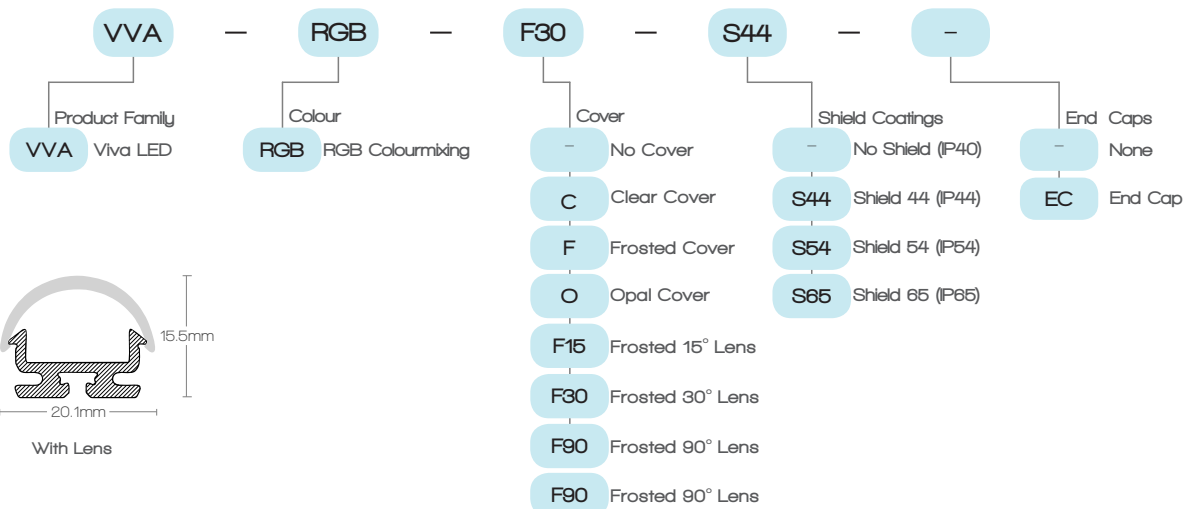

VIVA LED

High Output RGB LED Strip
548 Lumens Per Metre

VIVA LED

High Output RGB LED Strip
548 Lumens Per Metre

Rich saturated colours in a compact linear package

Viva LED uses the best available RGB LED technology to deliver intense colours. Perfect for use in coffers, bulkheads, building lineation and architectural features.

This high output RGB strip provides ultra-bright colour-mixing and is available in custom lengths.

SPECIFICATIONS

Colours	Red	Green	Blue	Combined
Wavelength/Colour Temp	620 - 630nm	520 - 535nm	465 - 475nm	
Lumens per Metre	172	290	104	548
LED Spacing	13.9mm			
Cut Off Length	83.3mm			
Beam Angle	110°			
Performance	70% Lumen Maintenance @ 50,000 Hours (L70)			
Voltage	24VDC			
Current	240mA/mtr	240mA/mtr	240mA/mtr	720mA/mtr
Power	5.8w/mtr	5.8w/mtr	5.8w/mtr	17.3w/mtr
IP Rating	IP40, (Shield IP44, IP54, IP65 Available)			
Installation	Assembled to length, mounting clips included			
Connection	Factory fitted connectors included			

EXTRUSION

Covers & Lenses	Nil	Clear	Frosted	Opal	Frosted 15°	Frosted 30°	Frosted 60°	Frosted 90°
LOR	100%	94%	89%	61%	88%	88%	88%	94%
Max Length	2000mm Single Piece (Unlimited Total Run Length)							
Material & Finish	Extruded Aluminium							

ORDERING CODES

DIMENSIONS