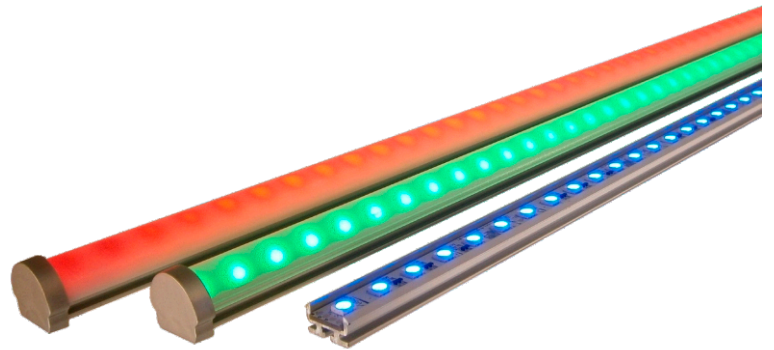

VIVA LED

High Output RGB LED Strip
548 Lumens Per Metre

VIVA LED

High Output RGB LED Strip
548 Lumens Per Metre

Rich saturated colours in a compact linear package

Viva LED uses the best available RGB LED technology to deliver intense colours. Perfect for use in coffers, bulkheads, building lineation and architectural features.

This high output RGB strip provides ultra-bright colour-mixing and is available in custom lengths.

SPECIFICATIONS

Colours	Red	Green	Blue	Combined
Wavelength/Colour Temp	620 - 630nm	520 - 535nm	465 - 475nm	
Lumens per Metre	172	290	104	548
LED Spacing	13.9mm			
Cut Off Length	83.3mm			
Beam Angle	110°			
Performance	70% Lumen Maintenance @ 50,000 Hours (L70)			
Voltage	24VDC			
Current	240mA/mtr	240mA/mtr	240mA/mtr	720mA/mtr
Power	5.8w/mtr	5.8w/mtr	5.8w/mtr	17.3w/mtr
IP Rating	IP40, (Shield IP44, IP54, IP65 Available)			
Installation	Assembled to length, mounting clips included			
Connection	Factory fitted connectors included			

EXTRUSION

Covers & Lenses	Nil	Clear	Frosted	Opal	Frosted 15°	Frosted 30°	Frosted 60°	Frosted 90°
LOR	100%	94%	89%	61%	88%	88%	88%	94%
Max Length	2000mm Single Piece (Unlimited Total Run Length)							
Material & Finish	Extruded Aluminium							