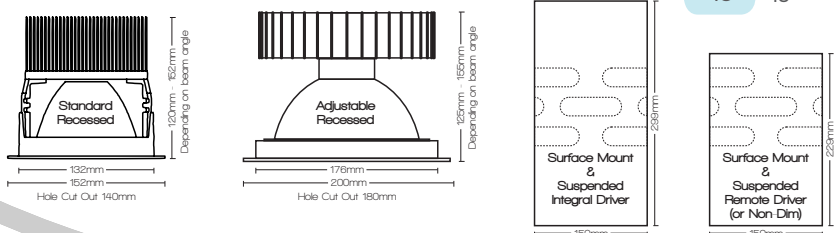

SPECIFICATIONS

Version	Freedom 140			Freedom 150		
Colours	Warm White	Neutral White	Cool White	Warm White	Neutral White	Cool White
Colour Temperature	3000K	4000K	5000K	3000K	4000K	5000K
Luminaire Lumens @ 52° Beam	4540	4680	4746	5920	6100	6190
Typical CRI	85 (Optional 90)					
MacAdams Ellipse	3 SDCM/MacAdam Steps					
Beam Option	32°, 38°, 44°, 46°, 18° ELG, 26° ELG, 52° ELG (Extra Low Glare)					
Performance	70% Lumen Maintenance @ 50,000 Hrs (L70)					
Luminaire Power	37.2w (1050mA @ 35.4V Nominal)			50w (1400mA @ 35.7V Nominal)		
Connected Load	40.4w			55.1w		
IP Rating	IP40 (IP54 With Window)					
Material	Heat Sink - Extruded Aluminium, Bezel & Body - Cast Aluminium					
Finish	White, Black, Custom Colour by Special Order					
Power Supply	Mains/Non Dimming: LPC-431050-MD DALI Dimming: LPC-LCAI-551050 Super Smooth DALI: LDD-DALI-1050 DMX Dimming: LDD-DMX-1050			Non Dimming: LPC-LCM-60 DALI Dimming: LPC-LCAI-551400 Super Smooth DALI: LDD-DALI-1400 DMX Dimming: LDD-DMX-1400		
Power Factor	>0.9					
Weight	930g (Fixed Recessed)					
Hole Cut Out	140mm Dia (Fixed), 180mm Dia (Adjustable)					
Mounting Options	Fixed Recessed, Adjustable Recessed, Surface Mount, Suspended					

ORDERING CODES

NOTE: Surface mount & suspended units may have integral driver and/or remote driver options, please check with Digilin prior to ordering

DIMENSIONS

1800 950 888

37 Oxford St Bulimba, QLD 4171