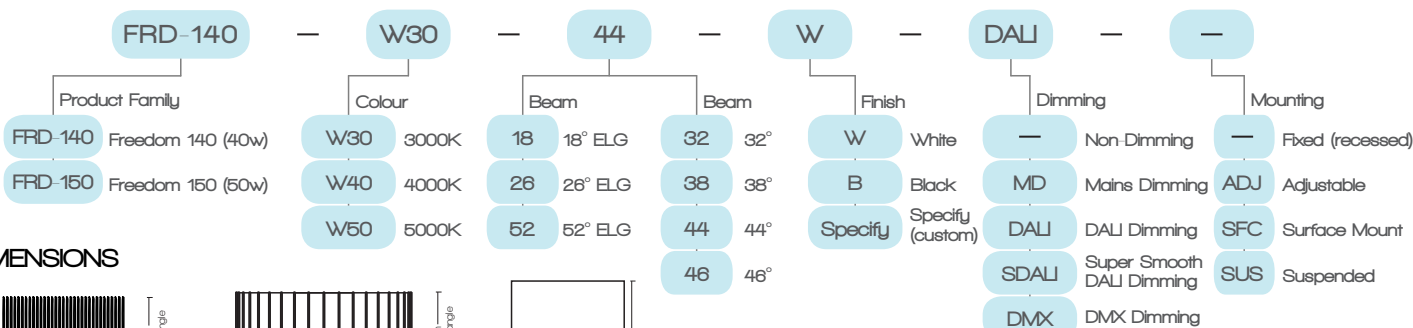

ORDERING CODES

NOTE: Surface mount & suspended units may have integral driver and/or remote driver options, please check with Digilin prior to ordering

DIMENSIONS