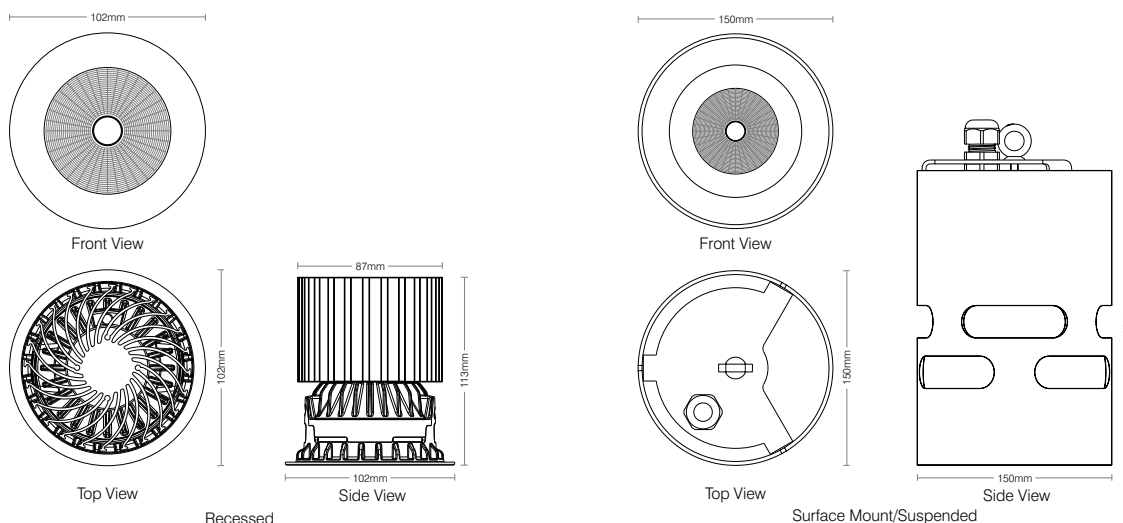

Dimensions

Ordering Codes

QUICK SPEC				OPTIONS								
LIB	-	1200	-	W30	-	64	-	-	-	-	-	
Family		Version		Colour/CCT		Beam Angle		Finish Colour		CRI	Mounting	Control
LIB Liberty Downlight		1200 1200 Lumen		W27 2700K		18 18 Degree		Default (White)		Default (85+)	Default (Recessed)	Default (Mains)
		1600 1600 Lumen		W30 3000K		35 35 Degree		WHT White		90 90+CRI	SFC Surface	ND Non Dimming
		2200 2200 Lumen		W40 4000K		64 64 Degree		BLK Black		95 95+CRI	SUS Suspended	MD Mains Dimming
		2800 2800 Lumen		W50 5000K		60 60 Degree (2200 & 2800 Only)		CST Custom Colour		XX Custom	ROD Rod Suspended	ANA Analogue
				WXX Custom (Specify)								DAL DALI
												SDAL Smooth DALI
												DMX DMX