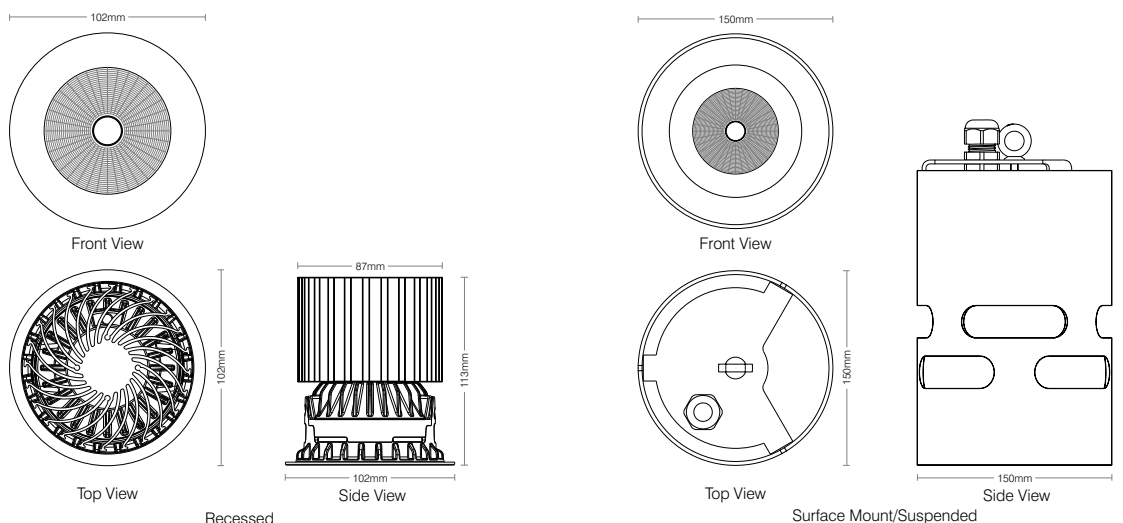

Dimensions