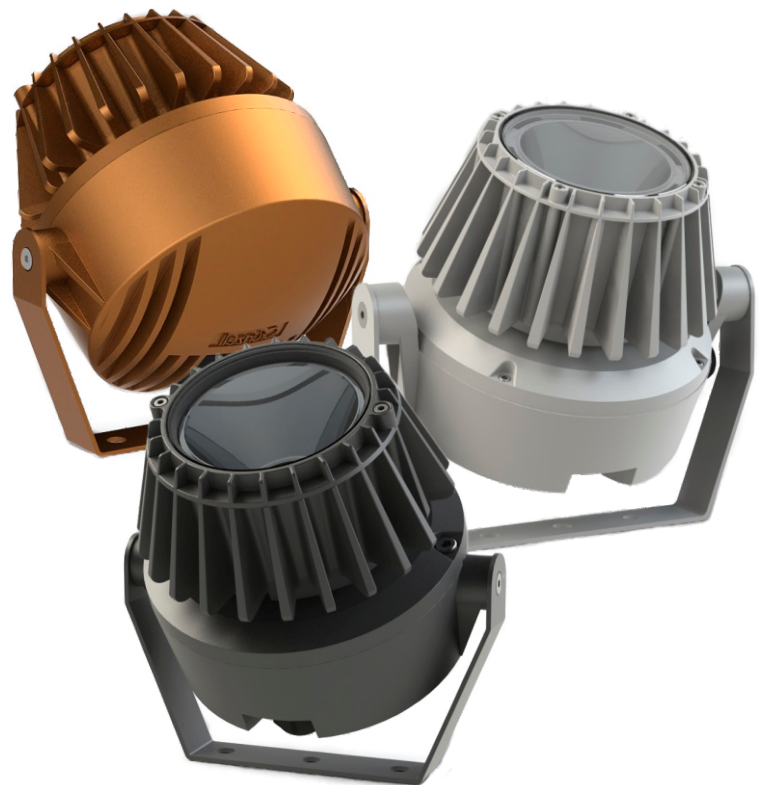

PROJEKTOR

LED Flood/Spot 14W - 60W
868 - 4291 Lumens

PROJEKTOR

LED Flood/Spot 14w - 60w

868 - 4291 Lumens

DIGILIN

Architectural High Performance LED Projector

The Projektor is an architectural IP65 rated luminaire that is suitable for both exterior use as well as for large public interior applications. The compact design makes it perfect for building facades, landscaping, entrances, security areas, terraces and gardens.

The luminaire is constructed with the LED driver compartment with built in (IP67) driver thermally separated in a surface powder coated corrosion resistant die cast aluminium housing.

SPECIFICATIONS

Model	B218-14	B218-25	B228-35	B228-60
Colours	2700K, 3000K, 3500K, 4000K, 5000K			
Luminaire Lumens	868	1773	2504	4291
Typical CRI	80			
Beam Options	18°, 30°, 55°, 73°		15°, 23°, 46°	
Performance	70% Lumen Maintenance @ 50,000 Hours (L70)			
Luminaire Power	14w	25w	35w	60w
IP Rating	IP 65			
Material & Finish	Powder Coated Die Cast Aluminium			
Colours	White, Black, Silver/Grey			
Power Supply	Voltage 100-270V (50/60Hz)			
Reflector	Highly specular aluminium coated PC			
Weight	1.5kg		4.2kg	