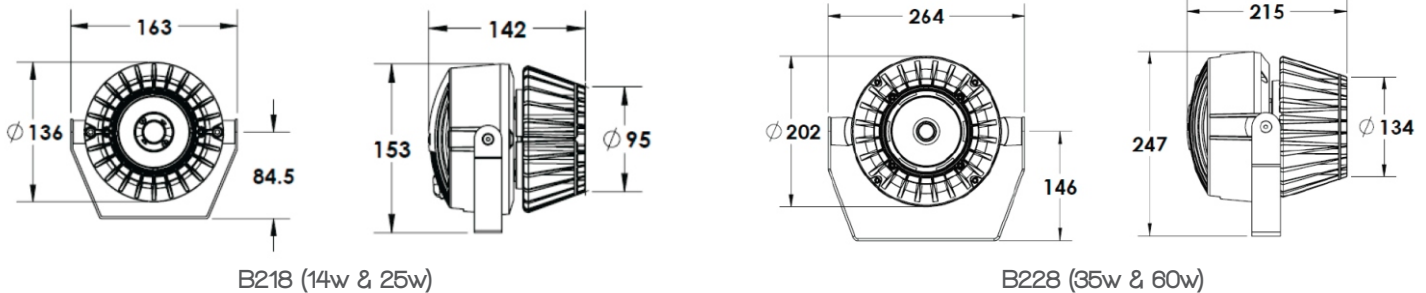

PROJEKTOR

LED Flood/Spot 14W - 60W
868 - 4291 Lumens

PROJEKTOR

LED Flood/Spot 14w - 60w

868 - 4291 Lumens

DIGILIN

Architectural High Performance LED Projector

The Projektor is an architectural IP65 rated luminaire that is suitable for both exterior use as well as for large public interior applications. The compact design makes it perfect for building facades, landscaping, entrances, security areas, terraces and gardens.

The luminaire is constructed with the LED driver compartment with built in (IP67) driver thermally separated in a surface powder coated corrosion resistant die cast aluminium housing.

SPECIFICATIONS

Model	B218-14	B218-25	B228-35	B228-60
Colours	2700K, 3000K, 3500K, 4000K, 5000K			
Luminaire Lumens	868	1773	2504	4291
Typical CRI	80			
Beam Options	18°, 30°, 55°, 73°		15°, 23°, 46°	
Performance	70% Lumen Maintenance @ 50,000 Hours (L70)			
Luminaire Power	14w	25w	35w	60w
IP Rating	IP 65			
Material & Finish	Powder Coated Die Cast Aluminium			
Colours	White, Black, Silver/Grey			
Power Supply	Voltage 100-270V (50/60Hz)			
Reflector	Highly specular aluminium coated PC			
Weight	1.5kg		4.2kg	

DIMENSIONS

ORDERING CODES