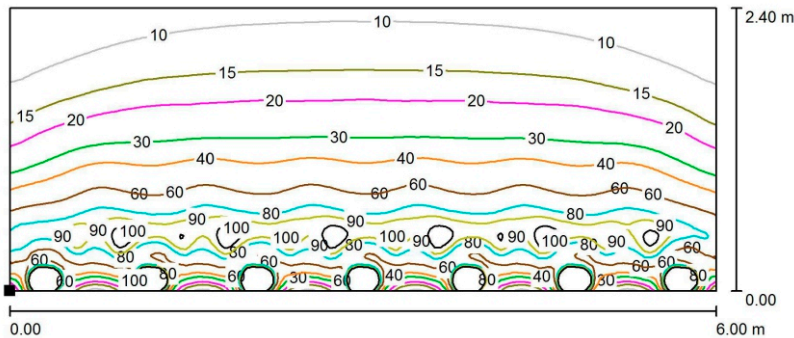

## Linear wash light effect from a point source fixture

This LED fixture uses the latest in lens technology to create an ultra wide but even beam for wall washing applications. Manufactured from marine grade stainless steel the Taipan Flare is incredibly robust.

## SPECIFICATIONS

Colours	Warm	Neutral	Cool
Wavelength/Colour Temp	3000K	4000K	5000K
Lumens	300	366	366
Beam Angle	Ultra Wide Wall Wash (120° x 5°)		
IP Rating	IP68		
Material & Finish	316 Stainless Steel		
Performance	70% Lumen Maintenance @ 50,000 Hours (L70)		
Power Supply	NON-Dimmable: 9-28V AC/DC 50/60Hz Dimmable: 700mA Constant Current Drive @ 3V		
Power	4.5w (700mA @ 6.4V Nominal)		
Connected Load	DC: 4.8w AC: 7.4w		
Weight	640g		

## DIMENSIONS