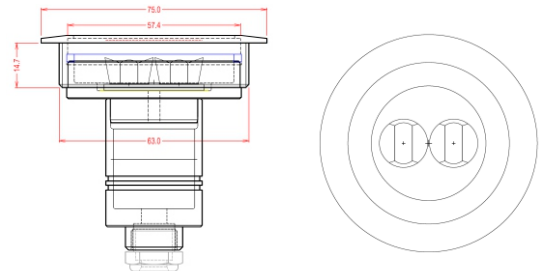

## SPECIFICATIONS

Colours	Warm	Neutral	Cool
Wavelength/Colour Temp	3000K	4000K	5000K
Lumens	300	366	366
Beam Angle	Ultra Wide Wall Wash (120° x 5°)		
IP Rating	IP68		
Material & Finish	316 Stainless Steel		
Performance	70% Lumen Maintenance @ 50,000 Hours (L70)		
Power Supply	NON-Dimmable: 9-28V AC/DC 50/60Hz Dimmable: 700mA Constant Current Drive @ 3V		
Power	4.5w (700mA @ 6.4V Nominal)		
Connected Load	DC: 4.8w AC: 7.4w		
Weight	640g		

## LUX DIAGRAM (900mm Spacings)

## DIMENSIONS