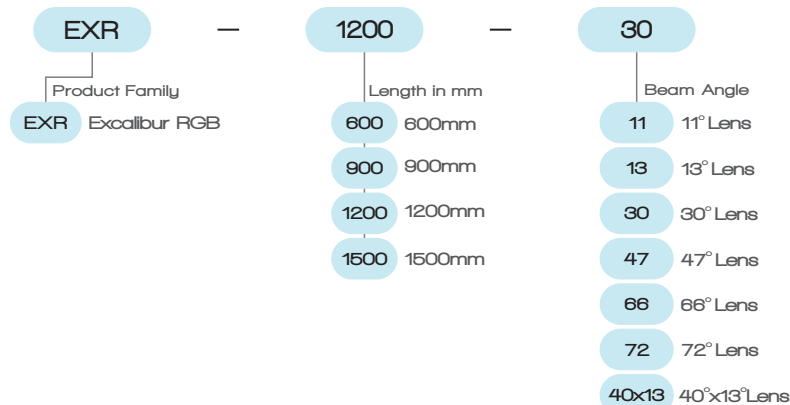

Integral power supply and addressable DMX on-board, this high power flood is ready to plug & play.

SPECIFICATIONS

Colours		Red	Green	Blue	Combined
Wavelength/Colour Temp		620 - 630nm	520 - 535nm	465 - 475nm	
Lumens per Metre	600mm	372	600	216	1188
	900mm	558	900	324	1782
	1200mm	744	1200	432	2376
	1500mm	930	1500	540	2970
Beam Angle	11° 13° 30° 47° 66° 72° 40°x13°				
Performance	70% Lumen Maintenance @ 50,000 Hours (L70)				
IP Rating	IP65				

Version	600mm	1200mm	900mm	1500mm
Power	26w	37w	50w	61w
Weight	3.6kg	4.9kg	6.25kg	7.47kg
Material & Finish	Housing - Cast Aluminium, Window - Toughened Glass			
Power Supply	120-277V +/- 10% 50/60Hz			
Dimming	DALI, DMX			
Power Factor	0.9			

ORDERING CODES

DIMENSIONS