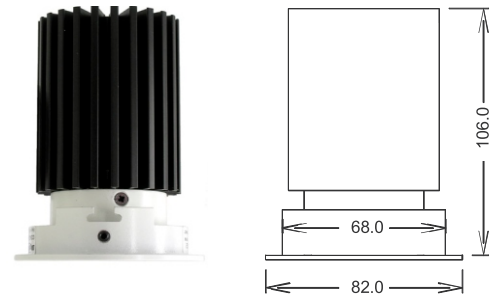

ICON 800 Series

Adjustable LED Downlight

504 - 983 Lumens

ICON 800 SERIES

DIGILIN

Adjustable LED Downlight

504 – 983 Lumens

The original LED downlight from Digilin

The first Australian LED downlight to offer light output comparable to 50w halogen. This pioneering fixture is still Australian made and available with a range of accessories.

Excellent for general lighting purposes in commercial or residential projects. Adjustable head provides 28 degree tilt, allowing smooth wall washing or soft spotting.

SPECIFICATIONS

Version	ICON 808				ICON 812				ICON 816			
Colours	Warm	Neutral	Neutral	Cool	Warm	Neutral	Neutral	Cool	Warm	Neutral	Neutral	Cool
Colour Temperature	3000K	3500K	4000K	5000K	3000K	3500K	4000K	5000K	3000K	3500K	4000K	5000K
Luminaire Lumens @ 60° Beam	504	507	510	555	789	793	798	862	901	908	914	983
Typical CRI	85											
MacAdams Ellipse	3 SDCM/MacAdam Steps											
Beam Option	22°, 36°, 60°											
Performance	70% Lumen Maintenance @ 50,000 Hrs (L70)											
Luminaire Power	7.4w (350mA @ 21V Nominal)				11w (500mA @ 22V Nominal)				16w (700mA @ 23.1V Nominal)			
Connected Load	9.9w				13.5w				18.2w			
IP Rating	IP40											
Material & Finish	Heat Sink - Extruded Aluminium, Bezel & Body - Cast Aluminium											
	White, Black (Custom Colour on Request)											
Power Supply	Mains Dim: LPC-26350-MD DALI Dim: LPC-LCAI-30350				Mains Dim: LPC-26500-MD DALI Dim: LPC-LCAI-30500				Mains Dim: LPC-26700-MD DALI Dim: LPC-LCAI-30700			
Power Factor	>0.9											
Weight	400g											
Hole Cut Out	70mm Dia											